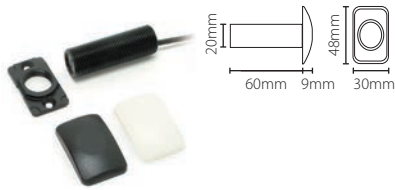

30 Switch2 Readers

Proximity vandal proof reader

Sales code 568-855
Price £150.00
More information <http://paxton.info/1046>