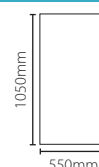

Net2 demo board - Net2 nano

Sales code 121-004
Price £220.00
More information <http://paxton.info/1304>