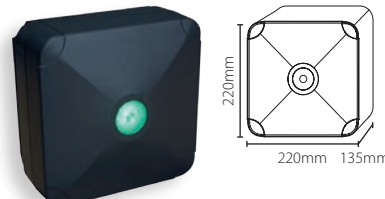

Proximity long range reader

Sales code 313-110
Price £275.00
More information <http://paxton.info/1043>