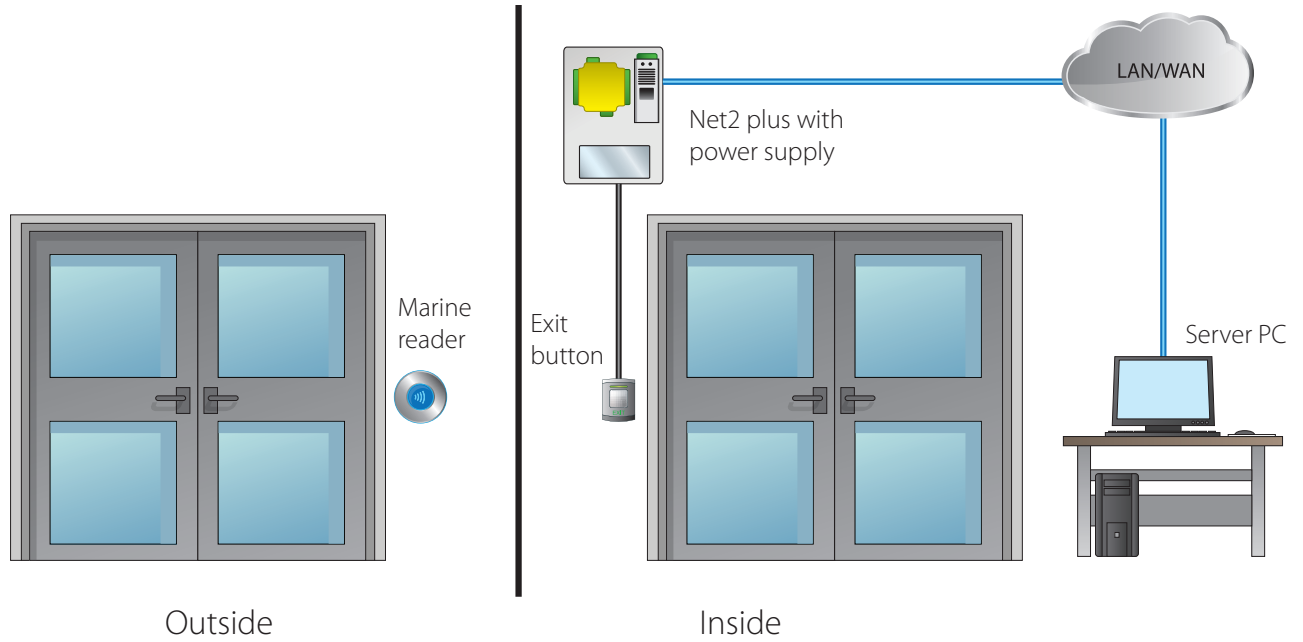

### Standalone Access Control

Our standalone access control is a non-networked system made up of readers or simple door controllers located at each door. Standalone systems are administered via the use of tokens or card packs.

### Net2 Entry Vandal Resistant Panel

Our smart, simple door entry system is now super tough. The new panel comes in 316 marine grade stainless steel; a corrosion resistant solution which is also ideal for high-end sites. Single cable connectivity with PoE technology works via a single socket, keeping things simple. Inbuilt access control also ensures that customers get the benefits of Paxton's leading Net2 software.

## Networked Access Control

## Net2 plus

- A networked IP ready single door controller
- On-board TCP/IP connection allows direct connection to a network
- Can connect together with dedicated RS485 network

Net2 plus 1 door controller Best seller