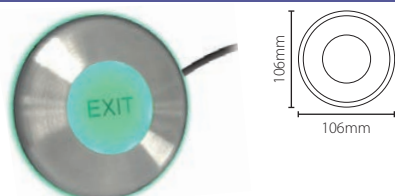

Paxton marine exit button

Sales code 593-721
Price £110.00
More information <http://paxton.info/188>