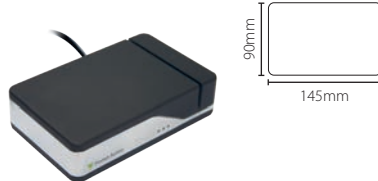

# 18 Net2 Accessories & Other Components

Net2 desktop reader

Sales code 514-326  
 Price £55.00  
 More information <http://paxton.info/1009>

Net2 desktop reader - Proximity and magstripe

Sales code 350-910  
 Price £70.00  
 More information <http://paxton.info/1009>