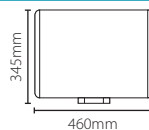

Net2 plus demo case

Sales code 541-427
Price £160.00
More information <http://paxton.info/1315>