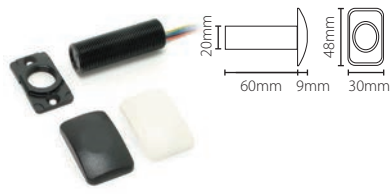

Compact proximity vandal proof reader

Sales code 326-735
Price £190.00
More information <http://paxton.info/1270>