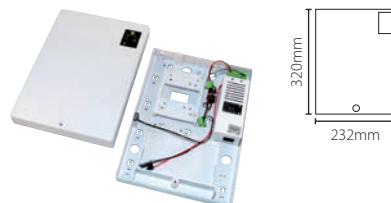

Paxton 12V 2A DC power supply - Plastic cabinet

Sales code 857-250
Price £95.00
More information <http://paxton.info/1249>