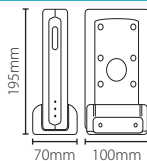

These components are used to enable accurate installation of our wireless products.

Net2Air bridge - USB

Sales code 477-268
Price £105.00
More information <http://paxton.info/1382>