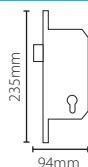

PaxLock - Mortice sash lock - 72mm centre

Sales code 901-010
Price £25.00
More information <http://paxton.info/2004>