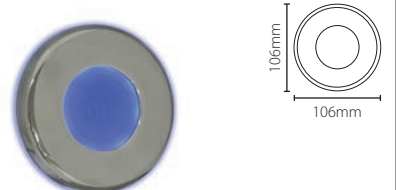

Proximity marine reader - Chrome

Sales code 500-020
Price £220.00
More information <http://paxton.info/1042>