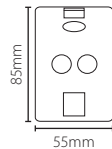

Switch2 hands free keycard - Green, pack of 10

Sales code 870-010G
Price £330.00
More information <http://paxton.info/1424>