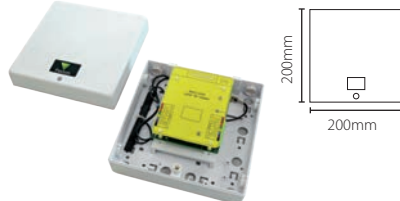

Net2 caller ID reader - Plastic housing

Sales code 460-210
Price £350.00
More information <http://paxton.info/1717>