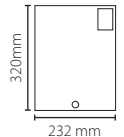

Net2 I/O board - 12V 2A PSU, Plastic cabinet

Sales code 411-623
Price £320.00
More information <http://paxton.info/1343>