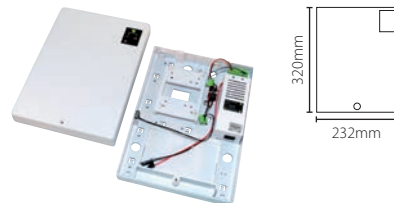

Paxton 12V 2A DC power supply - Plastic cabinet

Sales code 857-250
Price £95.00
More information <http://paxton.info/1249>