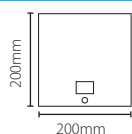

Net2Air bridge - Ethernet, PoE, Plastic housing

Sales code 477-901
Price £180.00
More information <http://paxton.info/1387>