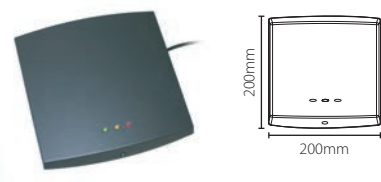

Proximity reader - P200

Sales code 323-110
Price £110.00
More information <http://paxton.info/1038>