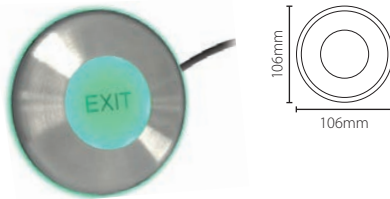

Paxton marine exit button

Sales code 593-721
Price £110.00
More information <http://paxton.info/188>