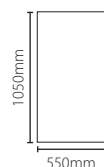

Net2 demo board - Net2 plus

Sales code 121-005
Price £220.00
More information <http://paxton.info/1304>