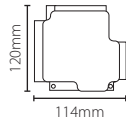

Net2 I/O board

Sales code 489-710
Price £245.00
More information <http://paxton.info/1343>