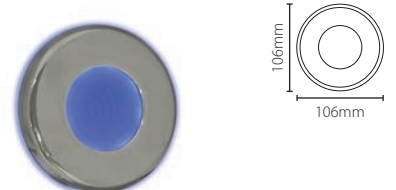

Proximity marine reader - Chrome

Sales code 500-020
Price £220.00
More information <http://paxton.info/1042>