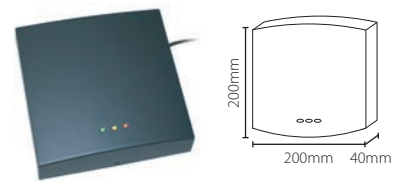

Proximity reader - P200, Metal mount

Sales code 324-110
Price £110.00
More information <http://paxton.info/1038>