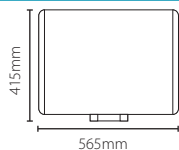

22 Networked Demonstration Products

You can use our demo products to show your customers the real benefits of Paxton systems.

Net2 PaxLock demo case

Sales code 901-999
Price £250.00
More information <http://paxton.info/1315>