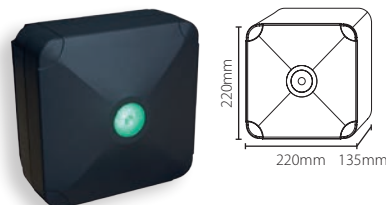

Proximity long range reader

Sales code 313-110
Price £275.00
More information <http://paxton.info/1043>