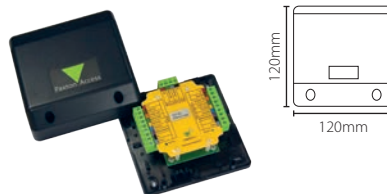

Sales code 477-222
Price £110.00
More information <http://paxton.info/619>

Paxton reader port connector - Pack of 5