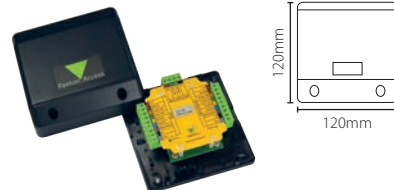

Proximity hands free interface - Plastic housing

Sales code 477-222
Price £110.00
More information <http://paxton.info/619>