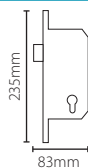

PaxLock Mortice escape sash lock - 72mm centre

Sales code 901-030
Price £60.00
More information <http://paxton.info/2004>