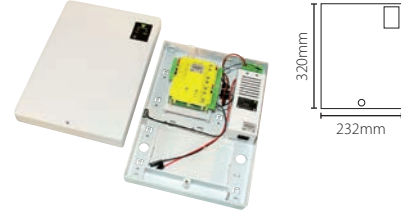

Net2 nano 1 door controller - 12V 2A PSU, Plastic cabinet

Sales code 654-772
Price £275.00
More information <http://paxton.info/1294>