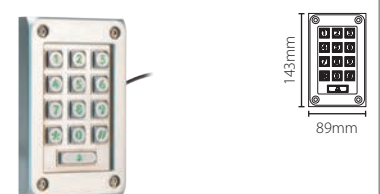

TOUCHLOCK vandal resistant metal keypad

Sales code 521-715
Price £125.00
More information <http://paxton.info/1099>