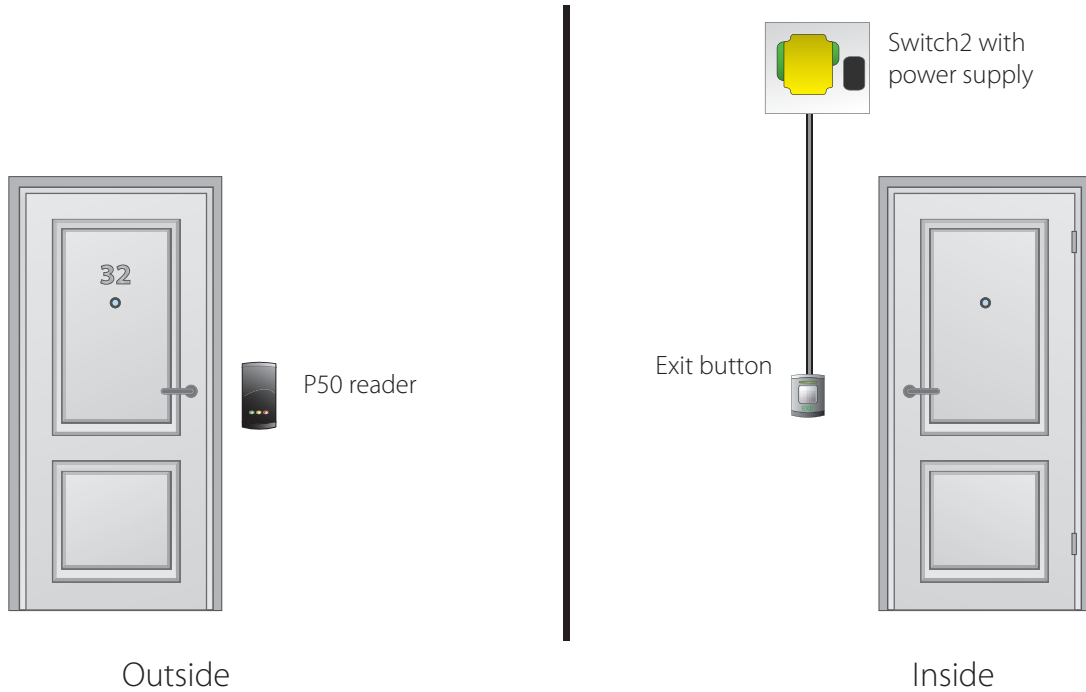

## Switch2

Switch2 is a standalone system that comes as a separate single door controller and reader. The door controller is fitted on the secure side of the door, with the reader fitted on the other side. Switch2 offers a secure solution for customers wishing to control door access, who do not need the reports on users' movements provided by a PC based access control system.