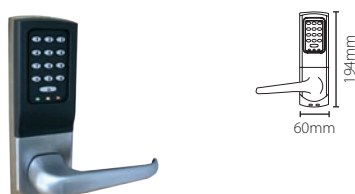

Compact Easyprox keypad

Sales code 746-583
Price £295.00
More information <http://paxton.info/1275>