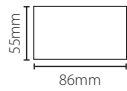

CARDLOCK 100 card starter pack

Sales code 850-100
Price £165.00
More information <http://paxton.info/1416>