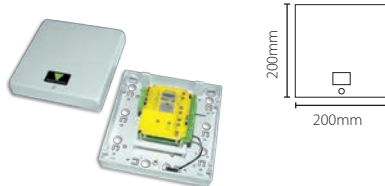

Net2 nano 1 door controller - Plastic housing

Sales code 654-549
Price £215.00
More information <http://paxton.info/1294>