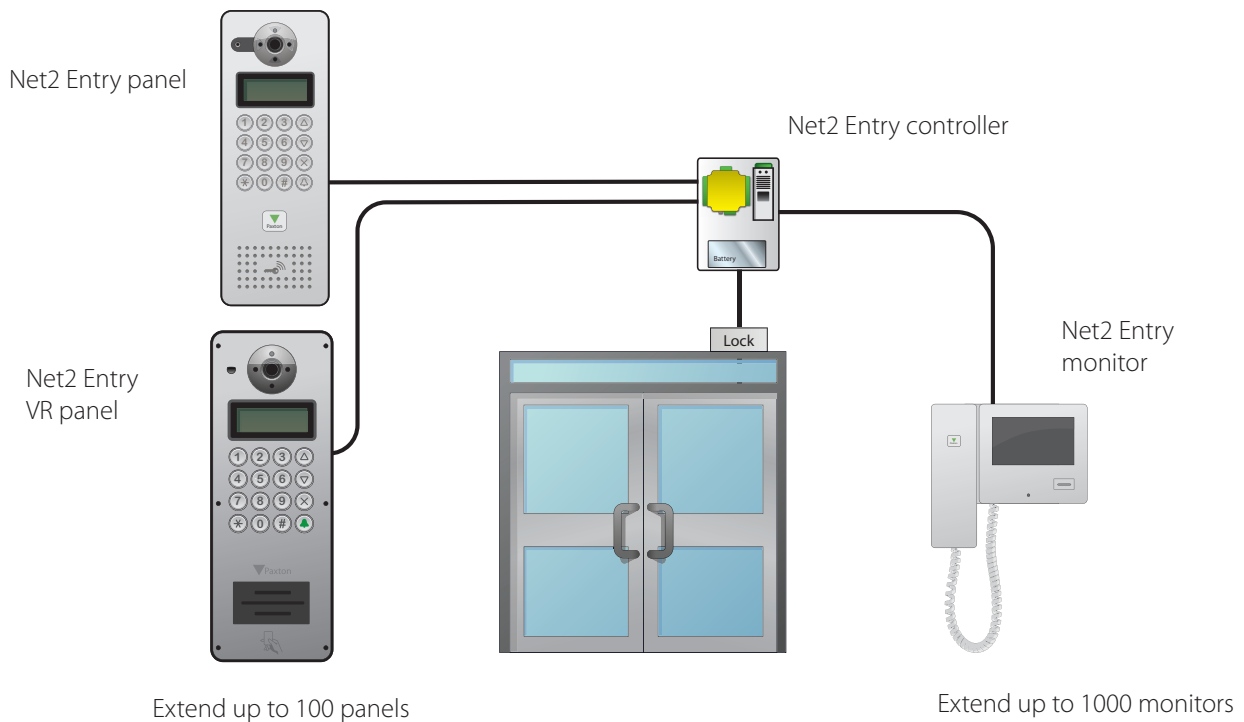

24 Door Entry

Net2 Entry - A smart, simple door entry system

Net2 Entry is a door entry system that works standalone or alongside Net2 access control, combining door entry with key features of Net2. Net2 Entry is a scalable solution, allowing expansion of up to a hundred panels and a thousand monitors.

- Just 3 simple components
- Units auto detect on setup
- Easy plug and play expansion
- Intuitive, touchscreen monitor
- Smart and robust panel
- 316 marine grade stainless steel VR panel
- Only one type of cable needed
- Includes Net2 access control