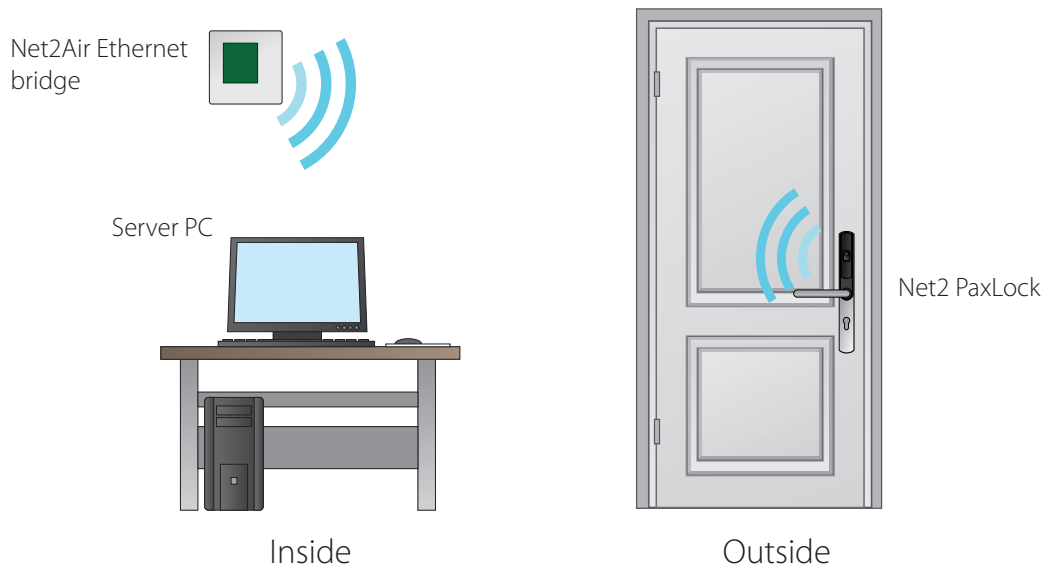

## Net2 PaxLock

- A wireless networked access control system in a slimline door handle
- Manage reports in the Net2 software in real time
- Communicates to the server PC using Net2Air technology via a Net2Air bridge
- Full battery management system
- Mifare or Net2 Proximity compatible versions available