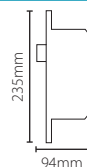

PaxLock - Mortice latch

Sales code 901-020
Price £25.00
More information <http://paxton.info/2004>