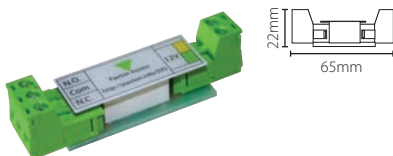

Sales code 325-010
Price £22.00
More information <http://paxton.info/1320>

LCD reader image uploader, USB