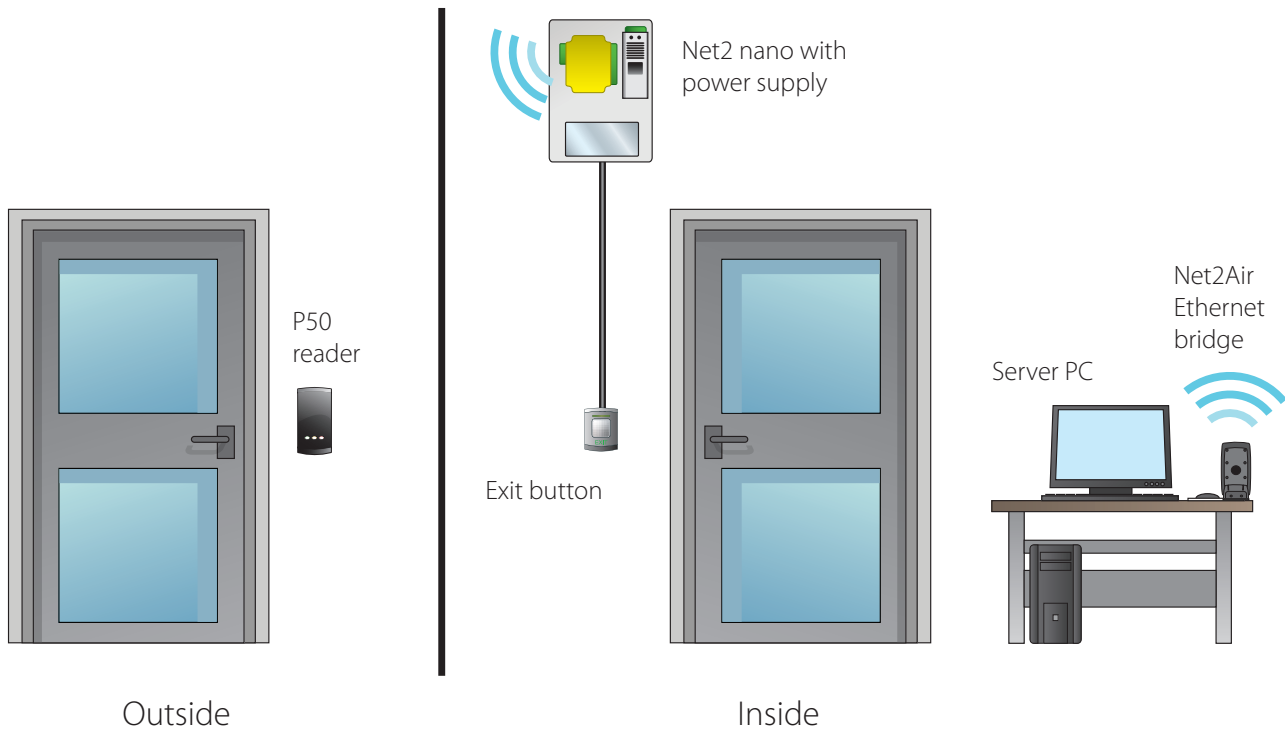

### Net2 Entry Vandal Resistant Panel

Our smart, simple door entry system is now super tough. The new panel comes in 316 marine grade stainless steel; a corrosion resistant solution which is also ideal for high-end sites. Single cable connectivity with PoE technology works via a single socket, keeping things simple. Inbuilt access control also ensures that customers get the benefits of Paxton's leading Net2 software.

## Net2 nano

- A wireless single door controller
- Communicates to the server PC using Net2Air technology via a Net2Air bridge
- No cable required between Net2 nano and the server PC, reducing installation time