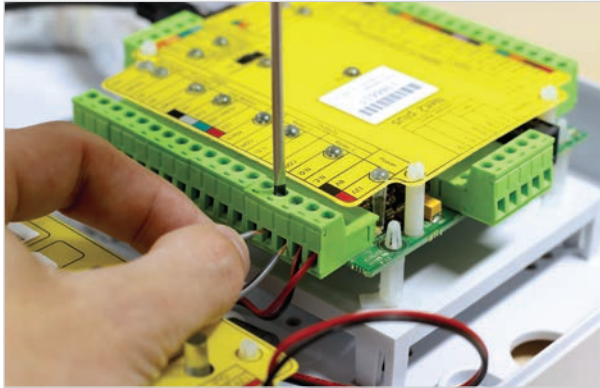

42 More Information

Free Training

We offer practical training for our complete range of networked, standalone and door entry products. Sessions are designed to provide you with the essential knowledge needed to install Paxton products quickly and efficiently.

- Ensure accurate installation
- Reduce time on site
- Courses are free of charge
- Materials and equipment provided

For more information and to book a session, go to <http://paxton.info/1940>.