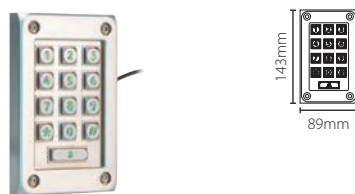

Compact vandal resistant metal
keypad

Sales code 521-836
Price £135.00
More information <http://paxton.info/1555>