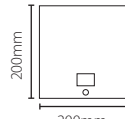

Net2 I/O board - Plastic housing

Sales code 385-710
Price £260.00
More information <http://paxton.info/1343>