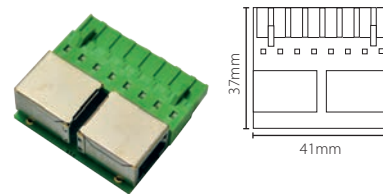

Sales code 325-030
Price £22.00
More information <http://paxton.info/1325>

Compact relay module - Pack of 5