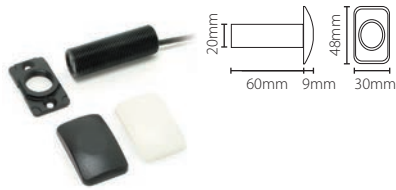

12 Net2 Readers

Proximity vandal proof reader

Sales code 568-855
Price £150.00
More information <http://paxton.info/1046>