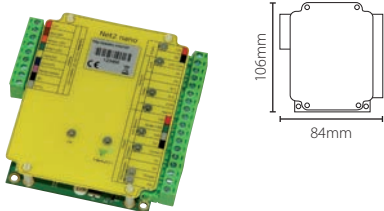

Net2 nano 1 door controller

Sales code 654-943
Price £200.00
More information <http://paxton.info/1294>