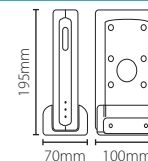

Net2Air bridge - Ethernet, PoE

Sales code 477-384
Price £200.00
More information <http://paxton.info/1387>

These products may be used with Net2 PaxLock to aid installation on a variety of doors.