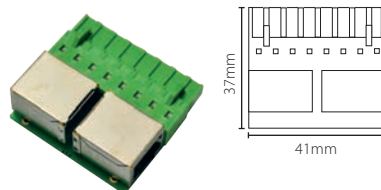

Paxton reader port connector - Pack of 5

Sales code 325-030
Price £22.00
More information <http://paxton.info/1325>

Paxton commissioning - 1 day

Sales code 227-356
Price £550.00
More information <http://paxton.info/1314>