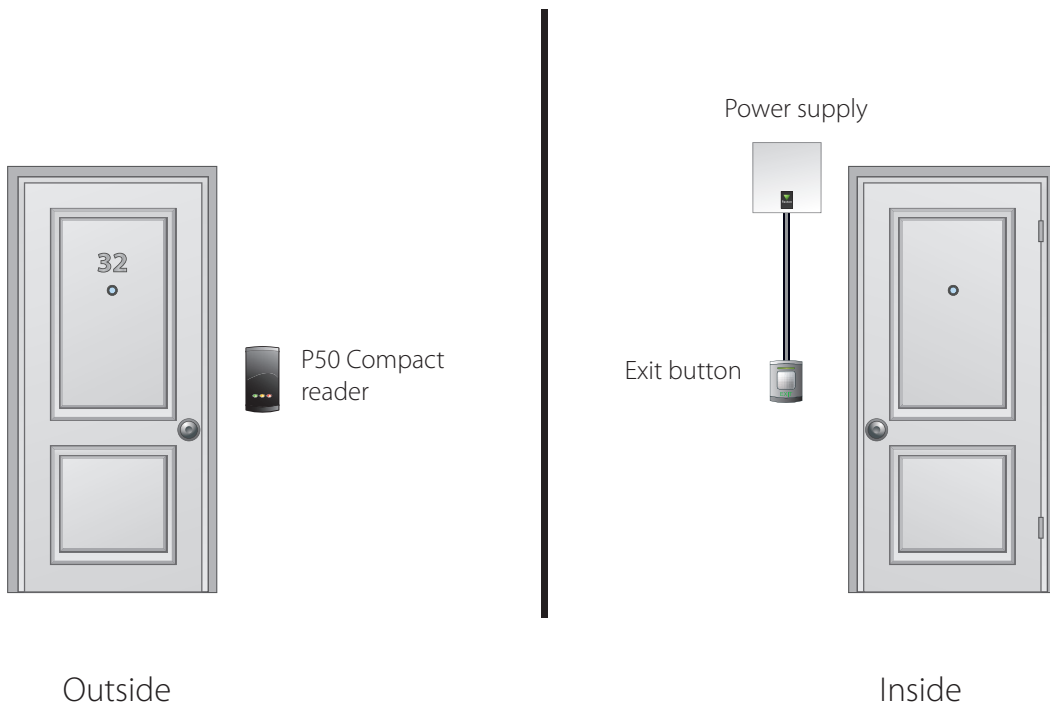

Compact

Compact is a standalone solution where all the electronics are housed within the reader. Compact is suitable for low security internal doors requiring a cost-effective solution.