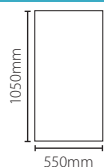

Net2 demo board - Hands free

Sales code 121-002
Price £220.00
More information <http://paxton.info/1304>