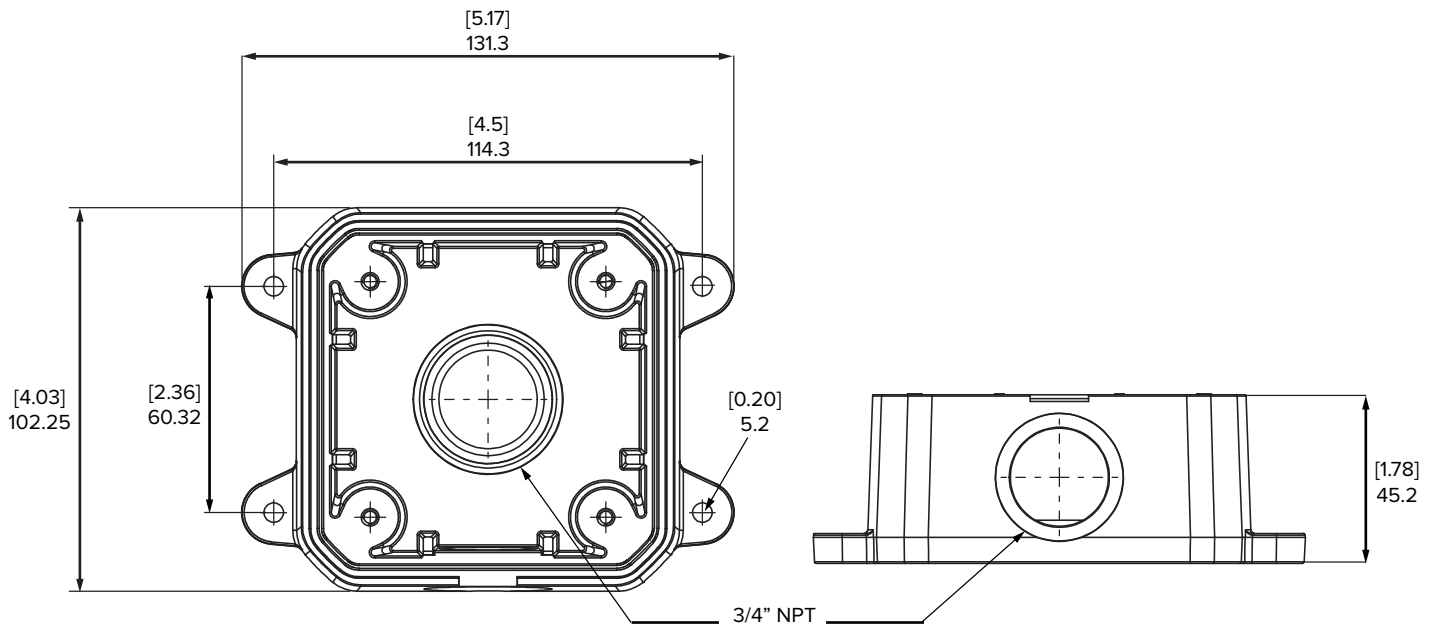

HD Bullet Camera Junction Box

ACCESSORIES

H3-BO-JB

Junction box for the H3-BO-IR HD Bullet Cameras

Weight: 0.54 kg (1.2 lbs)

Finish: Powder coated aluminum, cool gray 2

- Low profile junction box specifically designed to fit with the HD Bullet Camera
- Offers 2x 3/4" NPT cable entry holes for cable connections
- Meets IP66 weather rating