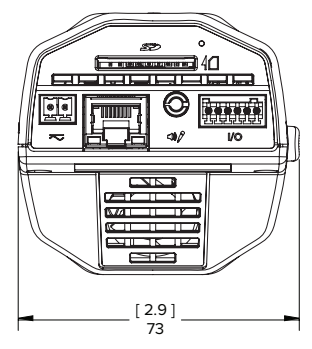

Specifications

Outline Dimensions

CAMERA	
Image Sensor	27.2 mm (1.07") progressive scan CMOS
Active Pixels	4608 (H) x 2592(V)
Imaging Area	23.6 mm (H) x 13.4 mm (V) (0.93" (H) x 0.53" (V))
Minimum Illumination	0.005 lux (at F1.4)
Dynamic Range	70 dB
Lens Mount	EF and EF-S (SLR-style bayonet)
Image Compression Method	H.264 (MPEG-4 Part 10/AVC), Motion JPEG
Image Rate	12
Streaming	Multi-stream H.264 and Motion JPEG
Resolution Scaling	Down to 3072 x 1728
Motion Detection	Selectable sensitivity and threshold
Electronic Shutter Control	Automatic, Manual (1 to 1/8000 sec)
Iris Control	* Automatic, Manual
Focus Control	* Automatic, Manual
Flicker Control	50 Hz, 60 Hz
White Balance	Automatic, Manual
Privacy Zones	Up to 4 zones
Audio Compression Method	G.711 PCM 8 kHz
Audio Input/Output	Line level, mini-jack (3.5 mm)
External I/O Terminals	Alarm In, Alarm Out, RS-485
* dependent on selected lens capability	

MECHANICAL	
Dimensions (L x W x H)	109 mm x 73 mm x 68 mm (4.3" x 2.9" x 2.7")
Weight	0.37 kg (0.8 lb)
Camera Mount	1/4"-20 UNC (top and bottom)
Onboard Storage	SD/SDHC/SDXC slot - minimum class 6; class 10 & 64 GB or better recommended