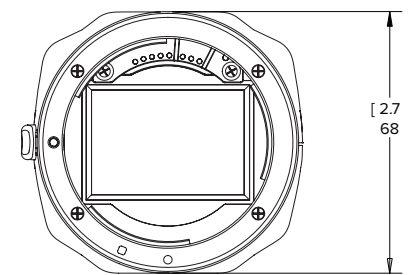

Specifications

Outline Dimensions

CAMERA	
Image Sensor	27.2 mm (1.07") progressive scan CMOS
Active Pixels	4608 (H) x 2592(V)
Imaging Area	23.6 mm (H) x 13.4 mm (V) (0.93" (H) x 0.53" (V))
Minimum Illumination	0.005 lux (at F1.4)
Dynamic Range	70 dB
Lens Mount	EF and EF-S (SLR-style bayonet)
Image Compression Method	H.264 (MPEG-4 Part 10/AVC), Motion JPEG
Image Rate	12
Streaming	Multi-stream H.264 and Motion JPEG
Resolution Scaling	Down to 3072 x 1728
Motion Detection	Selectable sensitivity and threshold
Electronic Shutter Control	Automatic, Manual (1 to 1/8000 sec)
Iris Control	* Automatic, Manual
Focus Control	* Automatic, Manual
Flicker Control	50 Hz, 60 Hz
White Balance	Automatic, Manual
Privacy Zones	Up to 4 zones
Audio Compression Method	G.711 PCM 8 kHz
Audio Input/Output	Line level, mini-jack (3.5 mm)
External I/O Terminals	Alarm In, Alarm Out, RS-485
* dependent on selected lens capability	

MECHANICAL	
Dimensions (L x W x H)	109 mm x 73 mm x 68 mm (4.3" x 2.9" x 2.7")
Weight	0.37 kg (0.8 lb)
Camera Mount	1/4"-20 UNC (top and bottom)
Onboard Storage	SD/SDHC/SDXC slot - minimum class 6; class 10 & 64 GB or better recommended