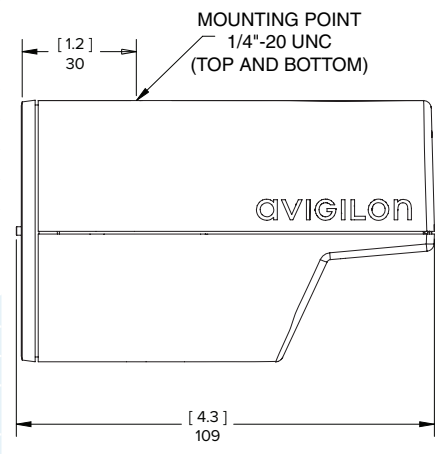

Specifications

Outline Dimensions

CAMERA	
Image Sensor	27.2 mm (1.07") progressive scan CMOS
Active Pixels	4608 (H) x 2592(V)
Imaging Area	23.6 mm (H) x 13.4 mm (V) (0.93" (H) x 0.53" (V))
Minimum Illumination	0.005 lux (at F1.4)
Dynamic Range	70 dB
Lens Mount	EF and EF-S (SLR-style bayonet)
Image Compression Method	H.264 (MPEG-4 Part 10/AVC), Motion JPEG
Image Rate	12
Streaming	Multi-stream H.264 and Motion JPEG
Resolution Scaling	Down to 3072 x 1728
Motion Detection	Selectable sensitivity and threshold
Electronic Shutter Control	Automatic, Manual (1 to 1/8000 sec)
Iris Control	* Automatic, Manual
Focus Control	* Automatic, Manual
Flicker Control	50 Hz, 60 Hz
White Balance	Automatic, Manual
Privacy Zones	Up to 4 zones
Audio Compression Method	G.711 PCM 8 kHz
Audio Input/Output	Line level, mini-jack (3.5 mm)
External I/O Terminals	Alarm In, Alarm Out, RS-485
* dependent on selected lens capability	

MECHANICAL	
Dimensions (L x W x H)	109 mm x 73 mm x 68 mm (4.3" x 2.9" x 2.7")
Weight	0.37 kg (0.8 lb)
Camera Mount	1/4"-20 UNC (top and bottom)
Onboard Storage	SD/SDHC/SDXC slot - minimum class 6; class 10 & 64 GB or better recommended