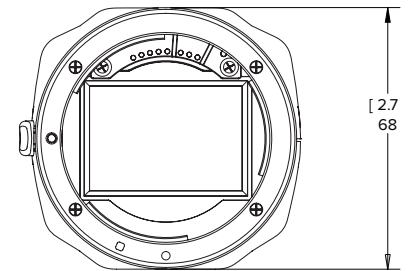

Specifications

Outline Dimensions

CAMERA	
Image Sensor	27.2 mm (1.07") progressive scan CMOS
Active Pixels	3840 (H) x 2160 (V)
Imaging Area	23.6 mm (H) x 13.4 mm (V) (0.93" (H) x 0.53" (V))
Minimum Illumination	0.005 lux (at F1.4)
Dynamic Range	70 dB
Lens Mount	EF and EF-S (SLR-style bayonet)
Image Compression Method	H.264 (MPEG-4 Part 10/AVC), Motion JPEG
Image Rate	12
Streaming	Multi-stream H.264 and Motion JPEG
Resolution Scaling	Down to 3072 x 1728
Motion Detection	Selectable sensitivity and threshold
Electronic Shutter Control	Automatic, Manual (1 to 1/8000 sec)
Iris Control	* Automatic, Manual
Focus Control	* Automatic, Manual
Flicker Control	50 Hz, 60 Hz
White Balance	Automatic, Manual
Privacy Zones	Up to 4 zones
Audio Compression Method	G.711 PCM 8 kHz
Audio Input/Output	Line level, mini-jack (3.5 mm)
External I/O Terminals	Alarm In, Alarm Out, RS-485
* dependent on selected lens capability	

MECHANICAL	
Dimensions (L x W x H)	109 mm x 73 mm x 68 mm (4.3" x 2.9" x 2.7")
Weight	0.37 kg (0.8 lb)
Camera Mount	1/4"-20 UNC (top and bottom)
Onboard Storage	SD/SDHC/SDXC slot - minimum class 6; class 10 & 64 GB or better recommended