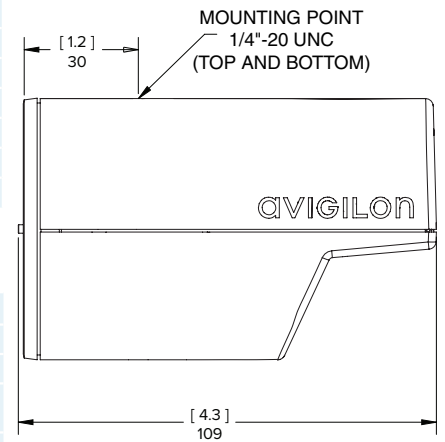

Specifications

Outline Dimensions

CAMERA	
Image Sensor	27.2 mm (1.07") progressive scan CMOS
Active Pixels	3840 (H) x 2160 (V)
Imaging Area	23.6 mm (H) x 13.4 mm (V) (0.93" (H) x 0.53" (V))
Minimum Illumination	0.005 lux (at F1.4)
Dynamic Range	70 dB
Lens Mount	EF and EF-S (SLR-style bayonet)
Image Compression Method	H.264 (MPEG-4 Part 10/AVC), Motion JPEG
Image Rate	12
Streaming	Multi-stream H.264 and Motion JPEG
Resolution Scaling	Down to 3072 x 1728
Motion Detection	Selectable sensitivity and threshold
Electronic Shutter Control	Automatic, Manual (1 to 1/8000 sec)
Iris Control	* Automatic, Manual
Focus Control	* Automatic, Manual
Flicker Control	50 Hz, 60 Hz
White Balance	Automatic, Manual
Privacy Zones	Up to 4 zones
Audio Compression Method	G.711 PCM 8 kHz
Audio Input/Output	Line level, mini-jack (3.5 mm)
External I/O Terminals	Alarm In, Alarm Out, RS-485
* dependent on selected lens capability	

MECHANICAL	
Dimensions (L x W x H)	109 mm x 73 mm x 68 mm (4.3" x 2.9" x 2.7")
Weight	0.37 kg (0.8 lb)
Camera Mount	1/4"-20 UNC (top and bottom)
Onboard Storage	SD/SDHC/SDXC slot - minimum class 6; class 10 & 64 GB or better recommended