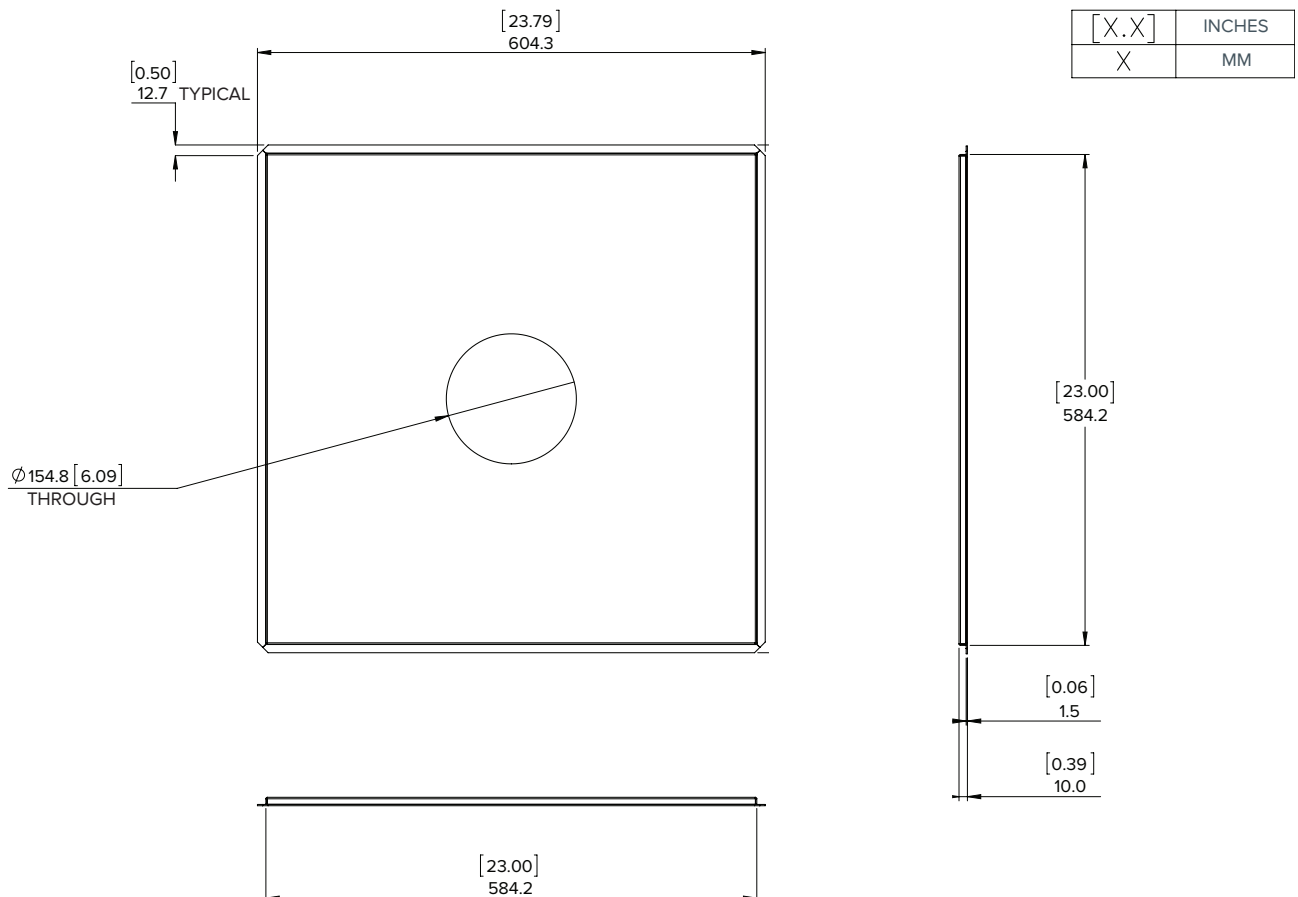

H4-DC-CPNL1

Metal ceiling panel for H4 in-ceiling dome cameras. Including H4A-DC and H4SL-DC.

Weight: 1.5 kg (3.3 lbs)

Finish: Aluminum, powder coat, RAL 9003

- Provides extra support for High Definition H.264 In-Ceiling IP Dome Cameras
- Replaces or reinforces ceiling tiles in suspended ceiling installations