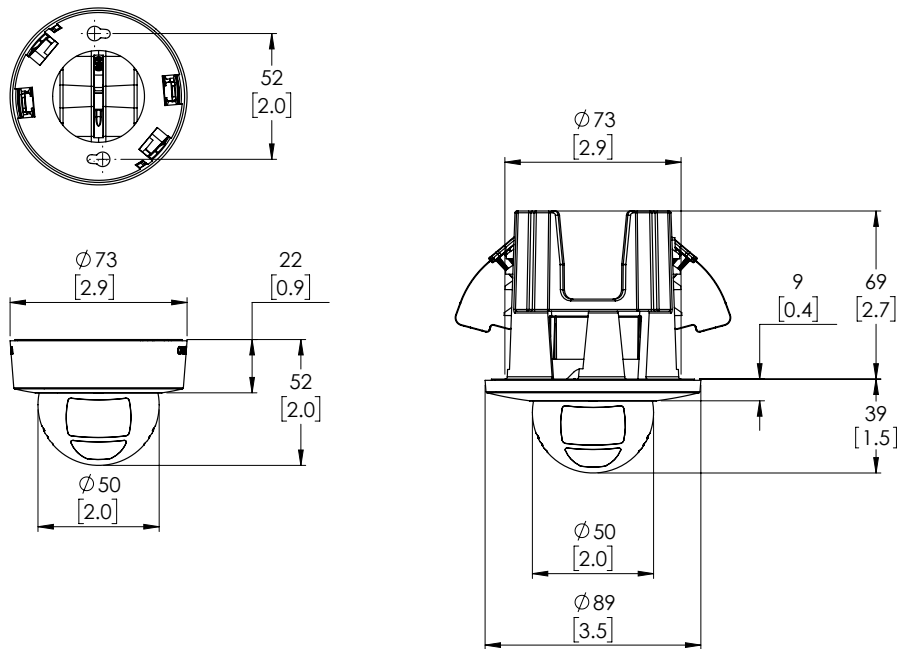

Outline Dimensions

[X.X]	INCHES
X	MM

Ordering Information

	MP	WDR	LightCatcher Technology	Lens	IR	HDSM SmartCodec
1.3C-H4M-D1	1.3	✓	✓	2.8 mm		✓
1.3C-H4M-D1-IR	1.3	✓	✓	2.8 mm	✓	✓
2.0C-H4M-D1	2	✓	✓	2.8 mm		✓
2.0C-H4M-D1-IR	2	✓	✓	2.8 mm	✓	✓
3.0C-H4M-D1	3	✓	✓	2.8 mm		✓
3.0C-H4M-D1-IR	3	✓	✓	2.8 mm	✓	✓
H4M-BZL-BL1	Package of 5 black surface mount bezels for H4M dome cameras					
H4M-MT-DCIL1	In-ceiling mount adapter for H4M dome cameras					
H4M-MT-DCIL1-BL	Black in-ceiling mount adapter for H4M dome cameras