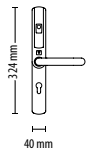

Net2 PaxLock MIFARE® - 48mm Euro

Sales code 901-248 Price £325.00