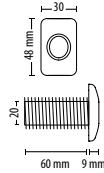

<http://paxton.info/1046>

Sales code 568-855 Price £150.00

<http://paxton.info/1039>

Sales code 390-135 Price £150.00

<http://paxton.info/1042>

Sales code 500-010 Price £225.00

<http://paxton.info/1055>

Sales code 595-248 Price £125.00

<http://paxton.info/1043>

Sales code 313-110 Price £285.00

<http://paxton.info/1547>

Sales code 353-467 Price £130.00

<http://paxton.info/1766>

Sales code 371-125 Price £160.00

<http://paxton.info/1041>

Sales code 370-225BL/WT Price £150.00

<http://paxton.info/1045>

Sales code 360-864BL/GG/SC Price £240.00

Sales code 361-002 Price £60.00

Sales code 361-003 Price £60.00