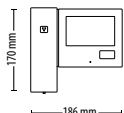

<http://paxton.info/2056>

Sales code 337-286 Price £250.00