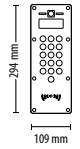

Net2 Entry -
Standard panel, surface mount

<http://paxton.info/2377>

Sales code Price
337-420 £595.00

<http://paxton.info/2377>

Sales code Price
337-500 £895.00