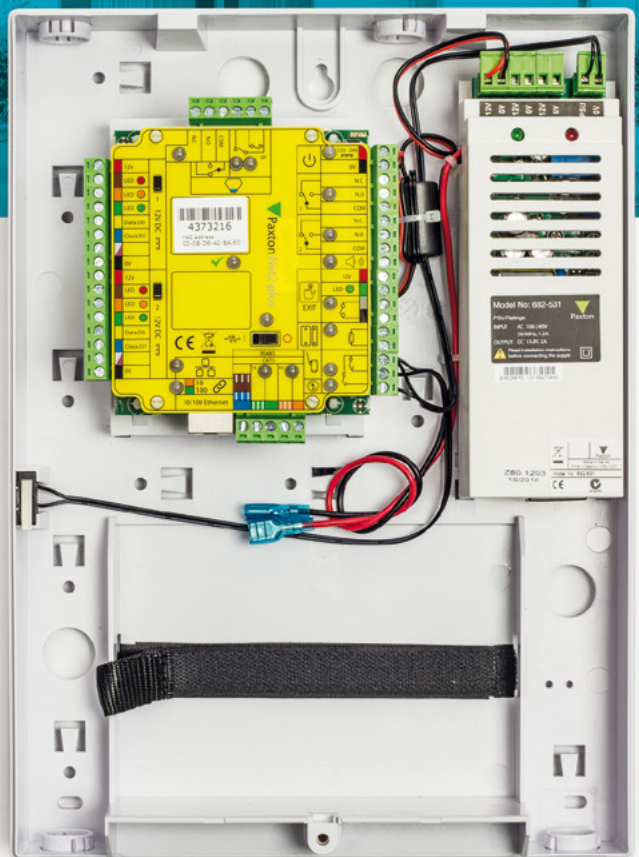

Networked Access Control

Our networked access control system, Net2, is administered using one or more PCs and can be monitored and managed from a central location. Our door controllers come as IP, wireless or battery powered.

- Net2 is Paxton's flagship access control product
- A powerful networked system that addresses the needs of the mid-market
- Modular approach for simplicity and scalability
- Simple intuitive software
- Range of features that move beyond basic access control
- A complete solution that encompasses wireless and door entry