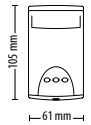

Sales code 500-010 Price £225.00

Proximity energy saving reader

<http://paxton.info/1055>

Sales code 595-248 Price £125.00

Proximity long range reader

<http://paxton.info/1043>

Sales code 313-110 Price £285.00