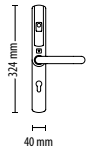

<http://paxton.info/1808>

Net2 PaxLock Euro - 72mm

Sales code 901-172 Price £325.00 **BEST SELLER**

Net2 PaxLock Euro - 48mm

Sales code 901-148 Price £325.00

Net2 PaxLock No key override

Sales code 901-110 Price £325.00