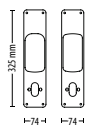

Sales code 901-015 Price £50.00

Cover Plate Kits:

Euro blank

Sales code 900-051 Price £43.00

Euro profile, 90-92mm

Sales code 900-054 Price £50.00

Euro profile, 70-72mm

Sales code 900-053 Price £50.00