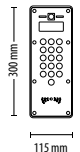

Net2 Entry - VR panel,
surface mount with rain hood

<http://paxton.info/2377>

Sales code Price
337-510 £895.00

Net2 Entry - Standard panel,
surface mount with rain hood

<http://paxton.info/2377>

Sales code Price
337-410 £595.00