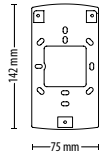

Paxton UK backbox adaptor - 75 series

<http://paxton.info/1244>

Sales code Price
696-100 £15.00