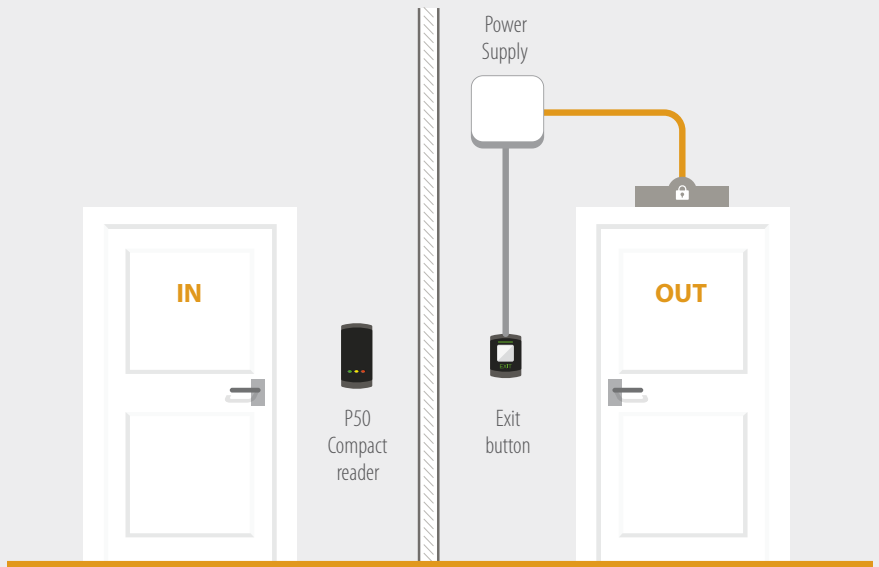

TOUCHLOCK
stainless steel keypad - K75

<http://paxton.info/1050>

Sales code **Price**
372-110 £80.00

Compact

Compact is a standalone solution where all the electronics are housed within the reader. Compact is suitable for low security internal doors requiring a cost-effective solution.