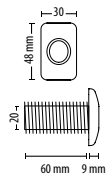

Compact

Compact is a standalone solution where all the electronics are housed within the reader. Compact is suitable for low security internal doors requiring a cost-effective solution.

Compact proximity reader - P38

Sales code 333-210 Price £145.00

Compact proximity reader - P50

Sales code 353-210 Price £145.00

Compact proximity reader - P75

Sales code 373-210 Price £145.00

Compact proximity vandal proof reader

Sales code 326-735 Price £190.00