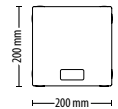

Top 5 Markets for Access Control

Increase your revenue by selling to a wider range of markets where access control is the ideal solution.

Net2 system can be adapted to meet a range of diverse requirements. The top five markets we recommend commissioning and installing, include:

- Healthcare
- Education
- Retail
- Leisure
- Commercial

See our latest case studies here:

<http://paxton.info/3016>