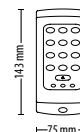

Sales code 521-715 Price £130.00

Proximity keypad - KP50

Sales code 355-110 Price £140.00

Proximity keypad - KP75

Sales code 375-110 Price £140.00

Proximity keypad - KP75, Screw connector

Sales code 375-120 Price £140.00