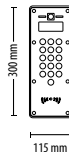

Net2 Entry - VR panel,
surface mount with rain hood

<http://paxton.info/2377>

Sales code Price
337-510 £895.00