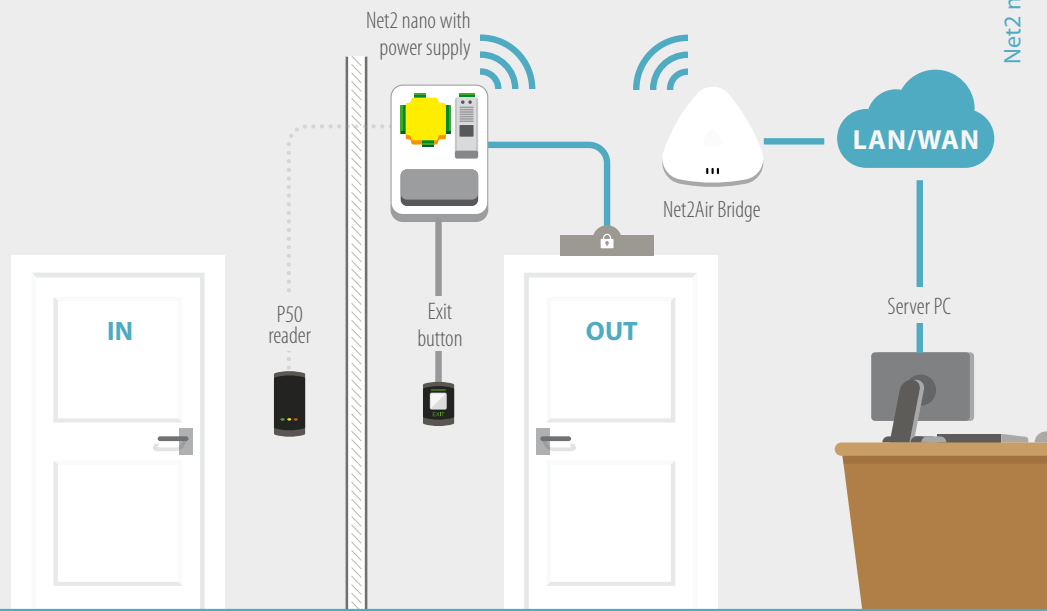

<http://paxton.info/1299>

Sales code 682-284 Price £390.00

Net2 plus 1 door controller -
PoE+, Metal cabinet

<http://paxton.info/1299>

Sales code 682-721 Price £405.00

Net2 nano Wireless Controller

- ▶ A wireless single door controller
- ▶ Communicates to the server using Net2Air technology via a Net2Air Bridge
- ▶ No cable required between Net2 nano and the server PC, reducing installation time