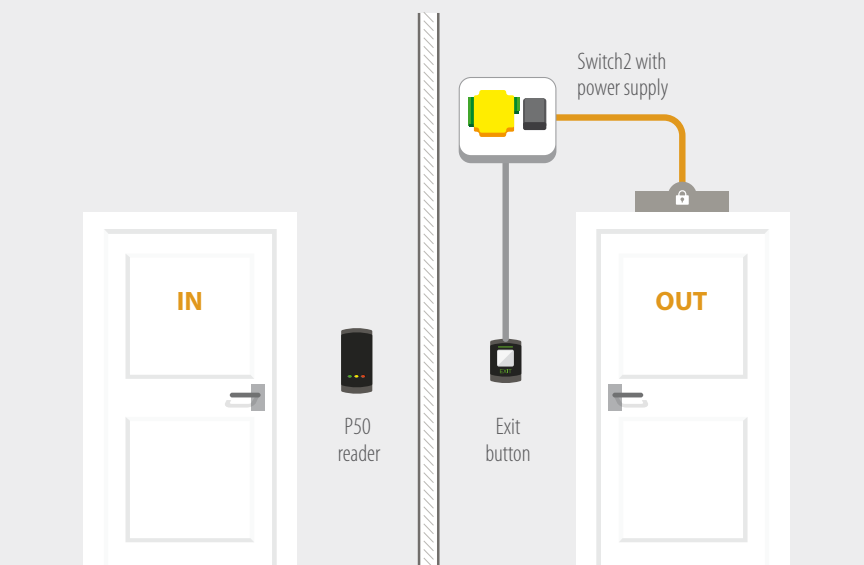

Watch the New Net2 Entry Video

Show your customers the benefits of our simple video door entry solution in just two minutes, with the new Net2 Entry video.

- ▶ Featuring the whole Net2 Entry range, including the new touch panel and premium monitor
- ▶ Just 3 components that auto-detect on set up
- ▶ Discover a scalable solution that suits a variety of locations

Watch it here:
<http://paxton.info/3019>

Standalone Access Control

Standalone access control is the simplest way to secure and control access through doors around your building. If you're looking to step up security, protect your staff and assets and save money, then Standalone access control is for you.

- ▶ A non-networked access control solution
- ▶ Simple and unique card management system
- ▶ Internal (Compact)/external (Switch2)
- ▶ Suitable for small to medium sized premises, or any site looking to secure a small number of doors
- ▶ Net2 Entry and PaxLock Pro now work in standalone mode

Switch2

Switch2 is a standalone system that comes as a separate single door controller and reader. The door controller is fitted on the secure side of the door, with the reader fitted on the other side. Switch2 offers a secure solution for customers wishing to control door access, who do not need the reports on users' movements provided by a PC based access control system.