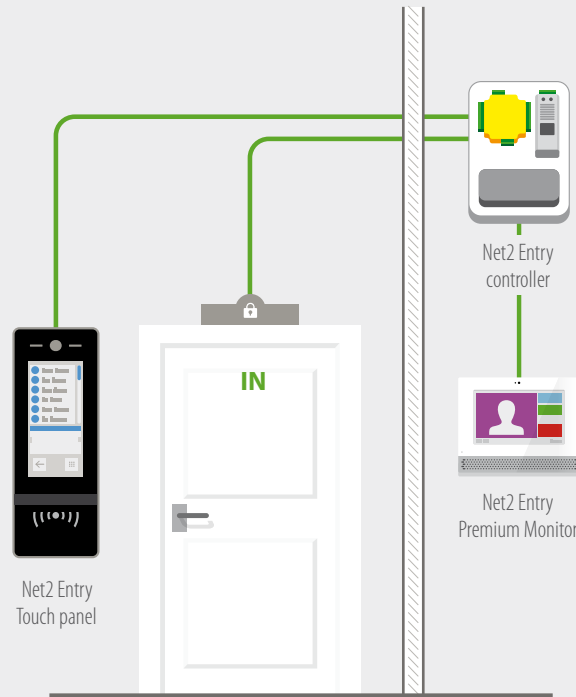

Demo case * Net2 Entry - Touch panel

The case includes a Net2 Entry Touch panel, Net2 Entry Premium monitor and a sample pack of Net2 demonstration tokens.

<http://paxton.info/1315>

Sales code	Price
337-635	£895.00

Demo case * Net2 Entry - Standard panel

The case includes a Net2 Entry Standard panel, Net2 Entry monitor and a sample pack of Net2 demonstration tokens.

<http://paxton.info/1315>

Sales code	Price
337-430	£495.00

Standalone Net2 Entry system does not require connection to a network or server

NEW Net2 Entry now works Standalone

Our video door entry system now works in standalone mode for a quick, simple installation and easy user management with our standard enrolment and shadow cards. Offer a flexible system that can grow in line with your customers' requirements and be upgraded to an online Net2 solution, with no hidden costs.