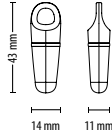

Sales code 695-573
Price £25.00

Net2 proximity clamshell cards -
Pack of 10

<http://paxton.info/1399>

Sales code 693-112
Price £55.00

Net2 proximity keyfobs - Pack of 10

<http://paxton.info/1399>

Sales code 695-644 Price £38.00