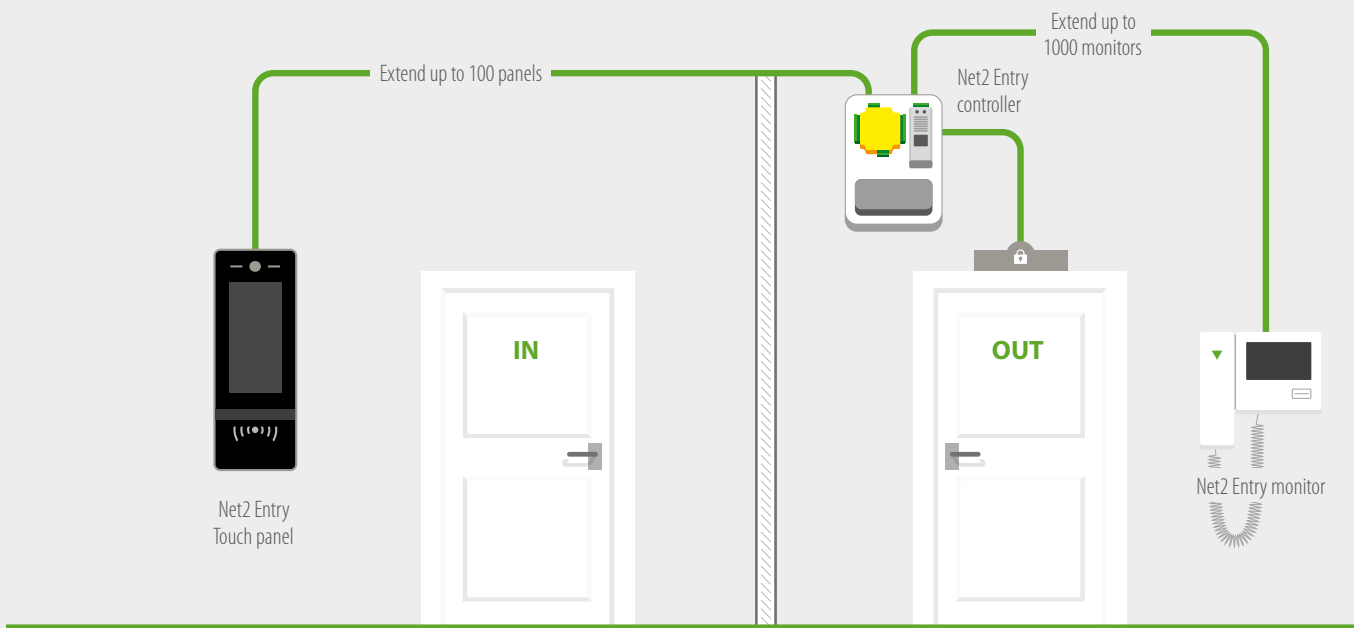

<http://paxton.info/1315>

Sales code	Price
541-427	£160.00

* one demo case per customer

Door Entry

Net2 Entry is a door entry system that works standalone or alongside Net2 access control, combining door entry with key features of Net2. Net2 Entry is a scalable solution, allowing expansion of up to a hundred panels and a thousand monitors.

- ▶ Just 3 components - monitor, panel and door controller
- ▶ Intruder alarm integration - set the alarm in Net2 from the Net2 Entry panel for extra convenience
- ▶ Pan/tilt camera functionality to capture an angled view
- ▶ Low light sensitivity camera - ideal for use day or night
- ▶ SIP compatibility - the door can be answered from smartphone, tablet or PC
- ▶ Add a secondary IP camera for higher security sites

Net2 Entry

A smart, simple door entry system.

- ▶ Available in three variants: the Net2 Entry Touch panel with an advanced 7-inch colour touch screen, Net2 Entry Standard panel in anthracite grey and the Net2 Entry VR panel in super durable stainless steel
- ▶ All variants available in flush, surface and rain-hood versions - suitable for a range of environments
- ▶ Personalise the Net2 Entry Touch panel with multiple theme options and contact images for quick visual recognition
- ▶ Video voicemail, enables visitors to leave a video message
- ▶ Add a secondary IP camera for higher security sites
- ▶ Reads Paxton and MIFARE® token technology
- ▶ Net2 Entry Touch panel - 2017 winner of iF Design Award and Red Dot Award: Product Design