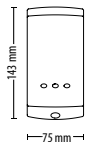

<http://paxton.info/1038>

Proximity reader - P38

Sales code Price
333-110 £120.00

Proximity reader - P50 **BEST SELLER**

Sales code Price
353-110 £120.00

Proximity reader - P75

Sales code Price
373-110 £120.00