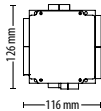

Net2 plus 1 door controller -
Plastic housing

<http://paxton.info/1299>

Sales code 682-528 Price £320.00