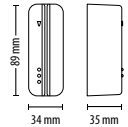

<http://paxton.info/1048>

Sales code 409-711SC Price £125.00

Proximity backbox reader - MIFARE®