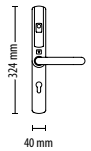

Net2 PaxLock MIFARE® - 72mm Euro

Sales code 901-272 Price £325.00 **BEST SELLER**