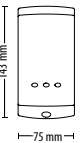

<http://paxton.info/1260>

Compact proximity reader - P38

Sales code 333-210 Price £145.00

Compact proximity reader - P50

Sales code 353-210 Price £145.00

Compact proximity reader - P75

Sales code 373-210 Price £145.00