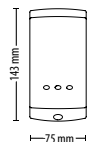

Proximity reader - P75, Screw connector

<http://paxton.info/1038>

Sales code 323-110 Price £130.00