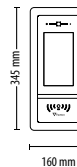

Net2 Entry - Touch panel, surface mount

<http://paxton.info/2377>

Sales code	Price
337-620	£1495.00

Net2 Entry - Touch panel, flush mount

<http://paxton.info/2377>

Sales code	Price
337-600	£1495.00

Net2 Entry - Touch panel, surface mount with rain hood