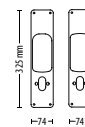

Sales code 901-015 Price £50.00

Cover Plate Kits:

Euro blank

Sales code 900-051 Price £43.00

Euro profile, 90-92mm

Sales code 900-054 Price £50.00

Euro profile, 70-72mm

Sales code 900-053 Price £50.00