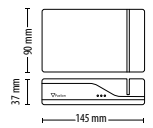

<http://paxton.info/1009>

Sales code Price
350-910 £80.00

Proximity hands free interface - Plastic housing

<http://paxton.info/619>

Sales code Price
477-222 £110.00

Paxton 12V 1A DC power supply - Plastic housing