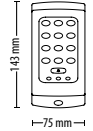

Compact TOUCHLOCK stainless steel keypad - K50

<http://paxton.info/1255>

Sales code Price
352-210 £100.00