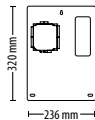

Net2Air Bridge

UPDATED

<http://paxton.info/1387>

Sales code	Price
477-600	£180.00