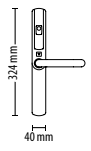

Net2 PaxLock MIFARE® - 72mm Euro

Sales code 901-272 Price £325.00 **BEST SELLER**

Net2 PaxLock MIFARE® - 48mm Euro

Sales code 901-248 Price £325.00

Net2 PaxLock MIFARE® - No key override

Sales code 901-210 Price £325.00