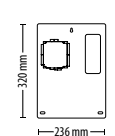

BEST SELLER

<http://paxton.info/1299>

Sales code 682-531 Price £390.00

Net2 plus 1 door controller -
12V 2A PSU, Metal cabinet

<http://paxton.info/1299>

Sales code 682-813 Price £400.00

Net2 plus 1 door controller -
PoE+, Plastic cabinet