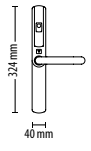

<http://paxton.info/1808>

Net2 PaxLock Euro - 72mm

Sales code 901-172 Price £325.00 **BEST SELLER**

Net2 PaxLock Euro - 48mm

Sales code 901-148 Price £325.00

Net2 PaxLock No key override

Sales code 901-110 Price £325.00