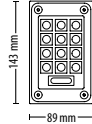

Insert - Glass with logo

Sales code 361-003 Price £60.00

TOUCHLOCK
vandal resistant metal keypad

<http://paxton.info/1099>

Sales code **Price**
521-715 £130.00

Proximity keypad - KP50

Sales code **Price**
355-110 £140.00