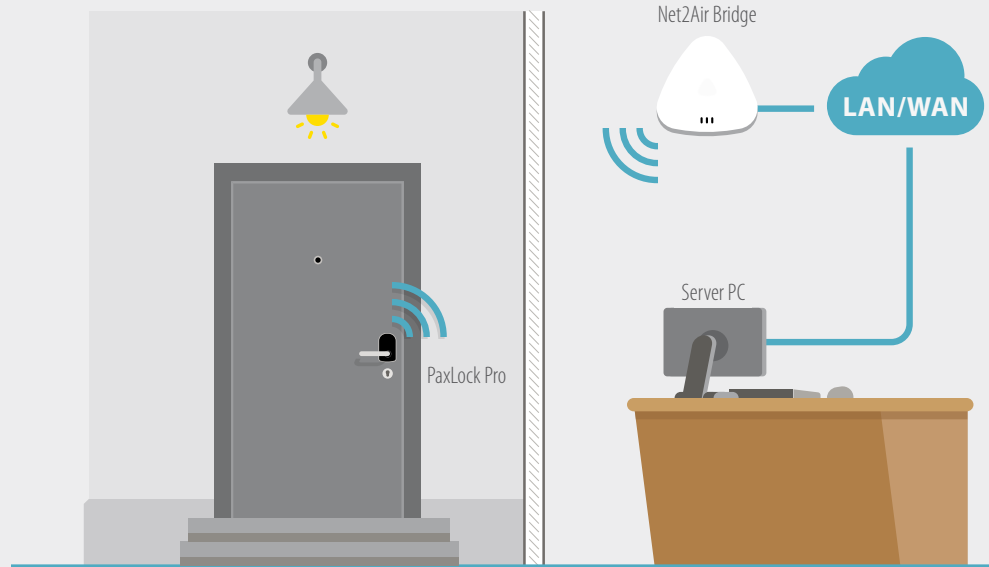

We have a series of Net2 software tutorial videos available, they illustrate how you can get the very best from the Net2 software, and offer your customers more from their access control system.

Watch them here:
<http://paxton.info/3017>

- ▶ Anti-passback
- ▶ Landlord Tenant
- ▶ Security Lockdown
- ▶ CCTV, Fire and Intruder alarm integration
- ▶ and more...

NEW PRODUCT

PaxLock Pro Wireless Controller

- ▶ Standalone or networked
- ▶ Simple upgrade path from standalone to networked
- ▶ Dual-frequency proximity reader
- ▶ EN179 Certified for emergency exits
- ▶ FD30 and FD60 certified for fire doors
- ▶ Compatible with DIN standard locks