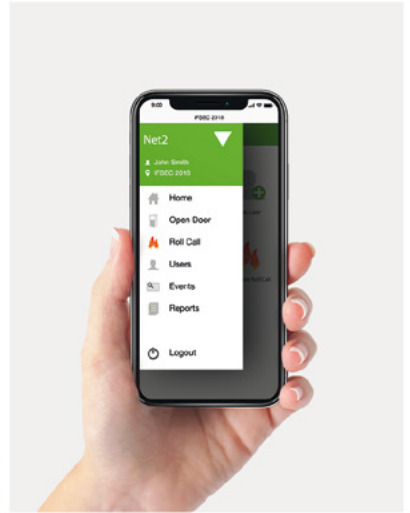

Smart access control
and door entry systems

Product Selection Guide

3 Networked Access Control

Our networked access control system, Net2, is administered using one or more PCs and can be monitored and managed from a central location. Our door controllers come as IP, wireless or battery powered.

21 Door Entry

Our door entry system, Net2 Entry, is an advanced PoE door entry system with built-in access control capabilities.

- 22 Net2 Entry System Components
- 25 Demo Cases

27 Standalone Access Control