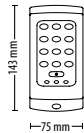

Net2 caller ID reader - Plastic
housing

<http://paxton.info/1717>

Sales code Price
460-210 £375.00