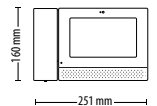

Net2 Entry Premium monitor -
surface mount

NEW

<http://paxton.info/2056>

Sales code Price
337-290 £580.00

Net2 Entry Premium monitor -
surface mount with handset

NEW

<http://paxton.info/2056>

Sales code Price
337-292 £599.00