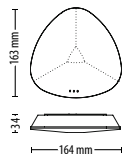

Net2 nano 1 door controller - 12V
2A PSU, Plastic cabinet

<http://paxton.info/1294>

Sales code	Price
654-772	£275.00

Net2Air Bridge

UPDATED

<http://paxton.info/1387>

Sales code	Price
477-600	£180.00

Product tutorials