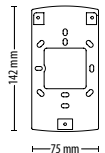

Paxton 12V 1A DC power supply - Plastic housing

<http://paxton.info/1249>

Sales code 998-241 Price £35.00

Proximity hands free interface - Plastic housing

<http://paxton.info/619>

Sales code 477-222 Price £110.00