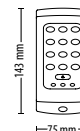

Sales code 521-715 Price £130.00

Proximity keypad - KP50

Sales code 355-110 Price £140.00

Proximity keypad - KP75

Sales code 375-110 Price £140.00

Proximity keypad - KP75, Screw connector

Sales code 375-120 Price £140.00