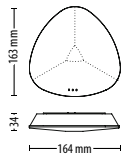

Net2 PaxLock Components

These products may be used with Net2 PaxLock to aid installation on a variety of doors.

Net2Air Bridge

UPDATED

<http://paxton.info/1387>

Sales code 477-600 Price £180.00

PaxLock - Mortice sash lock, 72mm centre