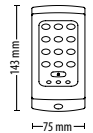

Compact TOUCHLOCK stainless steel keypad - K75

<http://paxton.info/1555>

Sales code Price
521-836 £135.00