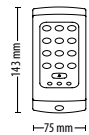

Proximity keypad - KP75

Sales code **Price**
375-110 £140.00

Proximity keypad - KP75, Screw connector

Sales code **Price**
375-120 £140.00

<http://paxton.info/1051>

TOUCHLOCK
keypad - K50

<http://paxton.info/1049>