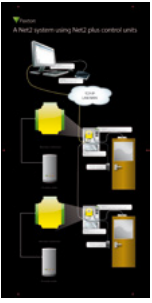

Easyprox battery pack - 4 x AA high capacity

<http://paxton.info/1530>

Sales code Price
746-003 £10.00

Net2 demo board - Net2 plus

<http://paxton.info/1304>

Sales code	Price
121-005	£245.00

Paxton commissioning - 1 day