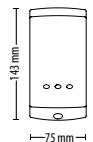

Proximity reader - P38

Sales code 333-110 Price £120.00

Proximity reader - P50 **BEST SELLER**

Sales code 353-110 Price £120.00

Proximity reader - P75

Sales code 373-110 Price £120.00

Proximity reader - P75, Screw connector