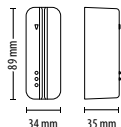

Insert - Stone

Sales code 361-002 Price £60.00

Insert - Glass with logo

Sales code 361-003 Price £60.00

CARDLOCK reader - Satin chrome

<http://paxton.info/1048>

Sales code 409-711SC Price £125.00

Net2 proximity mullion reader