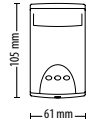

<http://paxton.info/1055>

Sales code 595-248 Price £125.00

Proximity long range reader

<http://paxton.info/1038>

Sales code 313-110 Price £285.00