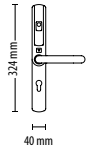

<http://paxton.info/1808>

Net2 PaxLock Euro - 72mm

Sales code 901-172 Price £325.00 **BEST SELLER**

Net2 PaxLock Euro - 48mm

Sales code 901-148 Price £325.00

Net2 PaxLock No key override

Sales code 901-110 Price £325.00