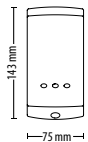

Proximity reader - P75, Screw connector

Sales code Price
373-120 £120.00

* Proximity reader - P200

<http://paxton.info/1038>

Sales code Price
323-110 £130.00