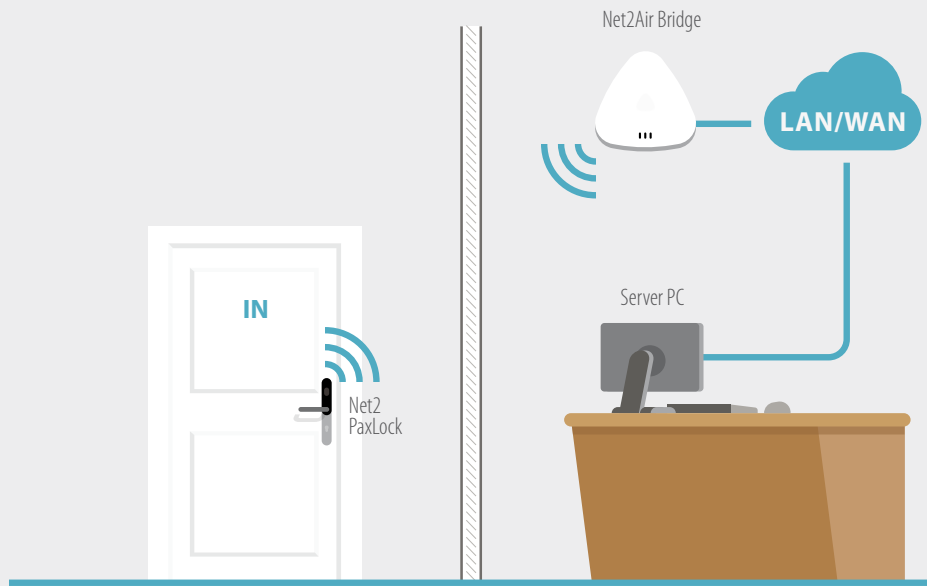

<http://paxton.info/1315>

Sales code 900-900 Price £300.00

Networked Access Control

Net2 PaxLock Wireless Controller

- ▶ Networked access control system in a wireless door handle
- ▶ Fits a standard Euro lock case for quick installation
- ▶ Integrates with Net2 access control
- ▶ Communicates using Net2Air technology