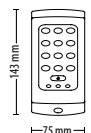

TOUCHLOCK
stainless steel keypad - K75

<http://paxton.info/1050>

Sales code   **Price**
372-110   £80.00