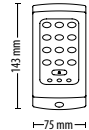

Proximity keypad - KP75

Sales code **Price**
375-110 £140.00

Proximity keypad - KP75, Screw connector

Sales code **Price**
375-120 £140.00

<http://paxton.info/1051>

TOUCHLOCK
keypad - K50

<http://paxton.info/1049>