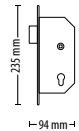

Sales code 901-015 Price £50.00

Cover Plate Kits:

Euro blank

Sales code 900-051 Price £43.00

Euro profile, 90-92mm

Sales code 900-054 Price £50.00

Euro profile, 70-72mm

Sales code 900-053 Price £50.00