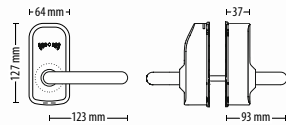

NEW PRODUCT

PaxLock Pro Wireless Controller

- Standalone or networked
- Simple upgrade path from standalone to networked
- Dual-frequency proximity reader
- EN179 Certified for emergency exits
- FD30 and FD60 certified for fire doors
- Compatible with DIN standard locks