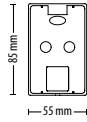

MIFARE Classic® 4K keyfob - Pack of 10

<http://paxton.info/2345>

Sales code 695-150 Price £35.00