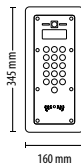

<http://paxton.info/2377>

Sales code Price
337-520 £895.00

<http://paxton.info/2377>

Sales code Price
337-420 £595.00

<http://paxton.info/2377>

Sales code Price
337-500 £895.00

<http://paxton.info/2377>

Sales code Price
337-400 £595.00

<http://paxton.info/2377>

Sales code Price
337-510 £895.00

<http://paxton.info/2377>

Sales code Price
337-410 £595.00

NEW

<http://paxton.info/2056>

Sales code Price
337-290 £580.00

NEW

<http://paxton.info/2056>

Sales code Price
337-292 £599.00

NEW

<http://paxton.info/2056>

Sales code Price
337-294 £45.00