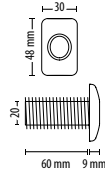

Proximity panel mount reader

<http://paxton.info/1039>

Sales code 390-135 Price £150.00