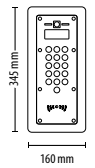

Sales code Price
337-420 £595.00

Net2 Entry -
VR panel, flush mount

<http://paxton.info/2377>

Sales code Price
337-500 £895.00

Net2 Entry -
Standard panel, flush mount

<http://paxton.info/2377>

Sales code Price
337-400 £595.00