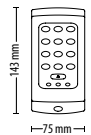

TOUCHLOCK
stainless steel keypad - K50