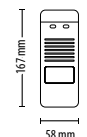

2A/12V DC power supply - no housing

<http://paxton.info/1249>

Sales code 857-090 Price £75.00