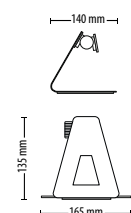

Net2 Entry Premium monitor -
desktop stand

NEW

<http://paxton.info/2056>

Sales code Price
337-294 £45.00