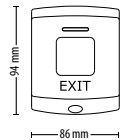

Paxton marine exit button