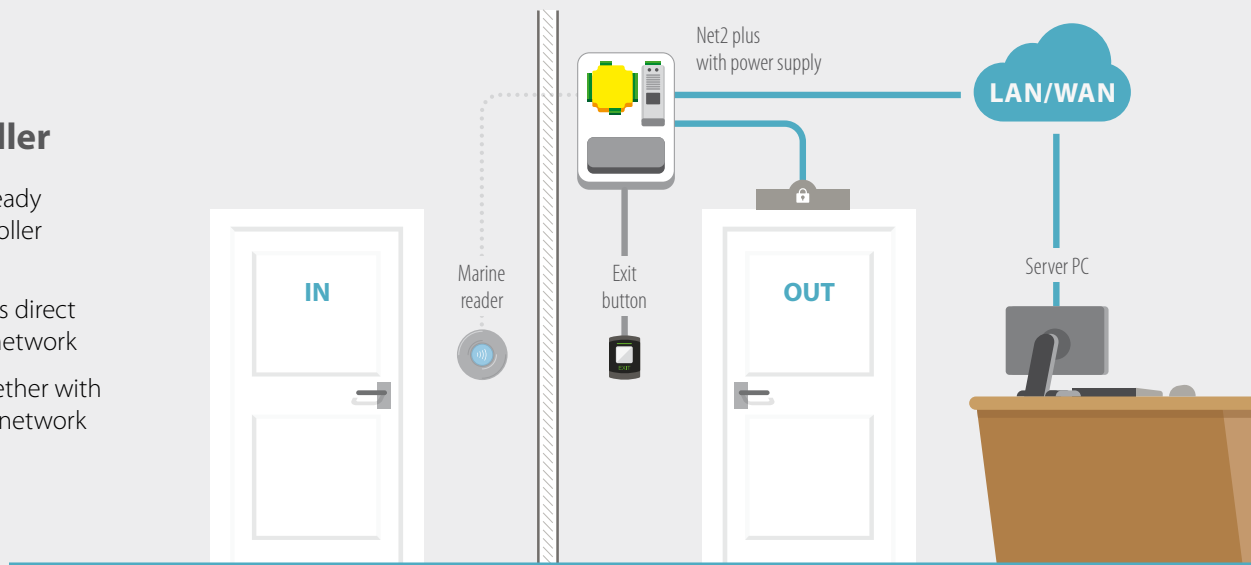

Net2 plus Wired Controller

- A networked IP ready single door controller
- On-board TCP/IP connection allows direct connection to a network
- Can connect together with dedicated RS485 network

BEST SELLER

<http://paxton.info/1299>

Sales code 682-493 Price £305.00