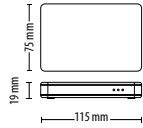

Download the app now:

Find out more: paxton.info/3394

Net2 Accessories & Other Components

Net2 desktop reader - USB

<http://paxton.info/1009>

Sales code Price
514-326 £60.00

Net2 desktop reader - Proximity and magstripe