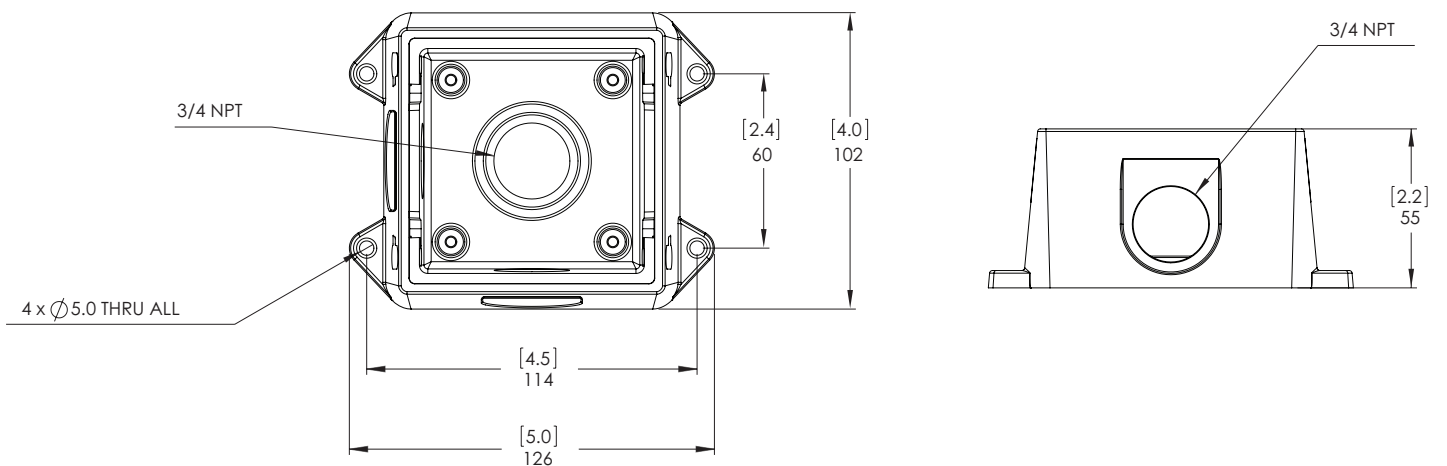

MECHANICAL (BULLET)	Dimensions (LxWxH)	280 mm x 126 mm x 91 mm; 11.04" x 4.97" x 3.58" (including mounting bracket)	
	Weight	Camera	1.71 kg (3.77 lbs)
		Mounting Bracket	0.21 kg (0.46 lbs)
	Body	Aluminum	
	Housing	Surface mount, tamper resistant	
	Finish	Powder coat, RAL 9003	
	Adjustment Range	±175° pan, ±90° tilt, ±175° azimuth	

Outline Dimensions (Con't)

Surface Mount Outdoor Dome Camera

(H5A-DO)

Pendant Dome Camera

(H5A-DP)

WITH NPT MOUNT
(H4A-MT-NPTA1)

WITH WALL MOUNT
(H4A-MT-WALL1)

Box Camera

(H5A-B)

Outline Dimensions (Con't)

Bullet Camera

(H5A-BO-IR)

HD Bullet Camera Junction Box

(H4-BO-JBOX1)

Ordering Information (Outdoor Dome and Bullet)

Surface Mount Outdoor Dome Camera

(H5A-DO)	MP	WDR	LightCatcher Technology	Lens	IR	Analytics	HDSM SmartCodec
2.0C-H5A-DO1	2.0	✓	✓	3.3 - 9 mm		✓	✓
2.0C-H5A-DO1-IR	2.0	✓	✓	3.3 - 9 mm	✓	✓	✓
2.0C-H5A-DO2	2.0	✓	✓	9 - 22 mm		✓	✓
4.0C-H5A-DO1	4.0	✓	✓	3.3 - 9 mm		✓	✓
4.0C-H5A-DO1-IR	4.0	✓	✓	3.3 - 9 mm	✓	✓	✓
4.0C-H5A-DO2	4.0	✓	✓	9 - 22 mm		✓	✓
5.0C-H5A-DO2	5.0	✓	✓	9 - 22 mm		✓	✓
6.0C-H5A-DO1	6.0	✓	✓	4.9 - 8 mm		✓	✓
6.0C-H5A-DO1-IR	6.0	✓	✓	4.9 - 8 mm	✓	✓	✓
8.0C-H5A-DO1	8.0	✓	✓	4.9 - 8 mm		✓	✓
8.0C-H5A-DO1-IR	8.0	✓	✓	4.9 - 8 mm	✓	✓	✓
H4A-DO-SMOK1	Outdoor dome camera cover with smoked bubble						
H4A-DO-CLER1	Outdoor dome camera cover with clear bubble						
H4A-AC-GROM1	Camera sealing grommet, pack of 10						
CM-AC-GROM1	Pipe grommet, pack of 10						
H4-AC-WIFI2-NA / H4-AC-WIFI2-EU	USB Wi-Fi adapter						
CM-AC-AVIO1	3.5 mm jack with 1.8 m fly wire						