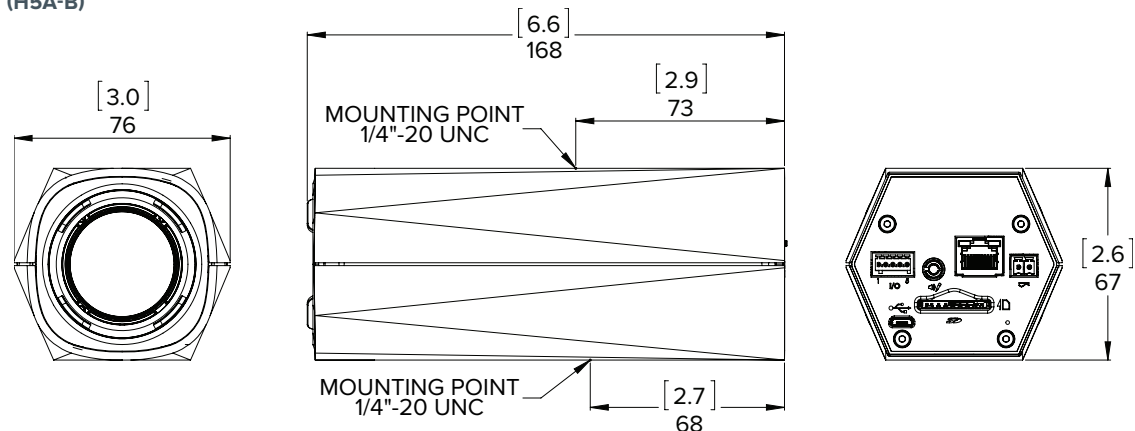

MECHANICAL (BULLET)	Dimensions (LxWxH)	280 mm x 126 mm x 91 mm; 11.04" x 4.97" x 3.58" (including mounting bracket)	
	Weight	Camera	1.71 kg (3.77 lbs)
		Mounting Bracket	0.21 kg (0.46 lbs)
	Body	Aluminum	
	Housing	Surface mount, tamper resistant	
	Finish	Powder coat, RAL 9003	
	Adjustment Range	±175° pan, ±90° tilt, ±175° azimuth	

MECHANICAL (BOX)	Dimensions (LxWxH)	168 mm x 76 mm x 67 mm; 6.6" x 3.0" x 2.6"
	Weight	0.62 kg (1.4 lbs)
	Body	Aluminum
	Camera Mount	1/4"-20 UNC (top and bottom)
	Finish	Powder coat, black

ELECTRICAL	Power Consumption	Bullet	13 W max		
		Dome	13 W max (11 W with no IR or IR disabled)		
		Box	7 W max		
	Power Source	Bullet	VDC: 12 V ± 10%, 13 W min	VAC: 24 V ± 10%, 15 VA min	PoE: IEEE802.3af Class 3 compliant
		Dome	VDC: 12 V ± 10%, 12 W min	VAC: 24 V ± 10%, 13 VA min	PoE: IEEE802.3af Class 3 compliant
		Box	VDC: 12 V ± 10%, 7 W min	VAC: 24 V ± 10%, 9 VA min	PoE: IEEE802.3af Class 3 compliant
	RTC Backup Battery	3V manganese lithium			

Outline Dimensions (Con't)

Surface Mount Outdoor Dome Camera

(H5A-DO)

Pendant Dome Camera

(H5A-DP)

WITH NPT MOUNT
(H4A-MT-NPTA1)

WITH WALL MOUNT
(H4A-MT-WALL1)

Box Camera

(H5A-B)

Outline Dimensions (Con't)

Bullet Camera

(H5A-BO-IR)

HD Bullet Camera Junction Box

(H4-BO-JBOX1)

Ordering Information (Outdoor Dome and Bullet)

Surface Mount Outdoor Dome Camera