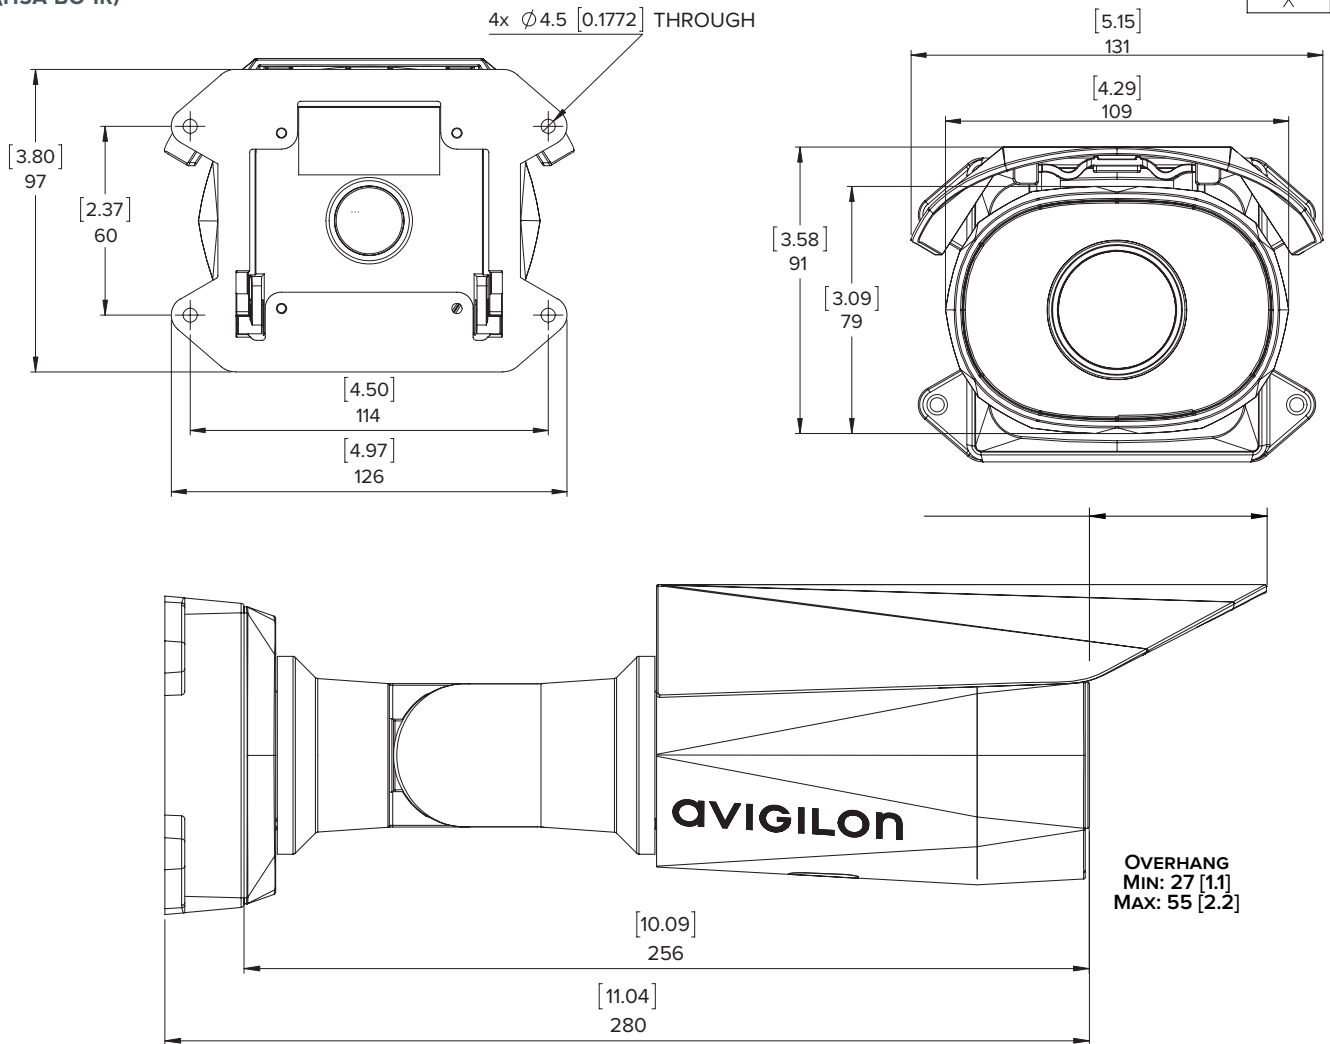

MECHANICAL (BULLET)	Dimensions (LxWxH)	280 mm x 126 mm x 91 mm; 11.04" x 4.97" x 3.58" (including mounting bracket)	
	Weight	Camera	1.71 kg (3.77 lbs)
		Mounting Bracket	0.21 kg (0.46 lbs)
	Body	Aluminum	
	Housing	Surface mount, tamper resistant	
	Finish	Powder coat, RAL 9003	
	Adjustment Range	±175° pan, ±90° tilt, ±175° azimuth	

Outline Dimensions (Con't)

Surface Mount Outdoor Dome Camera

(H5A-DO)

Pendant Dome Camera

(H5A-DP)

WITH NPT MOUNT
(H4A-MT-NPTA1)

WITH WALL MOUNT
(H4A-MT-WALL1)

Box Camera

(H5A-B)

Outline Dimensions (Con't)

Bullet Camera

(H5A-BO-IR)

HD Bullet Camera Junction Box

(H4-BO-JBOX1)

Ordering Information (Outdoor Dome and Bullet)

Surface Mount Outdoor Dome Camera