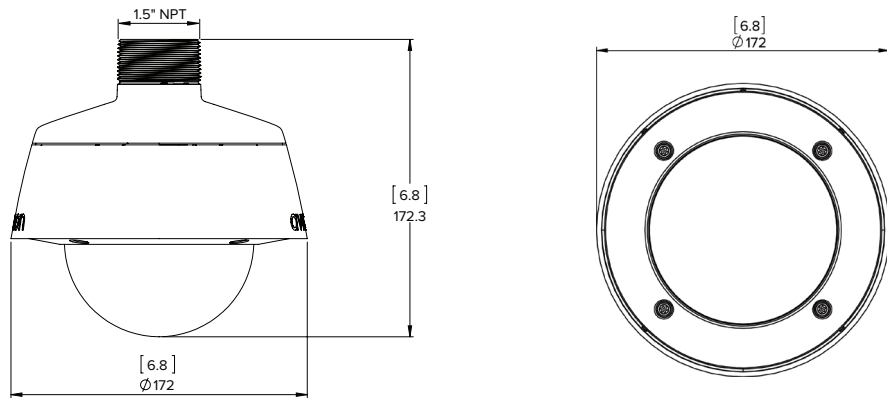

MECHANICAL (BULLET)	Dimensions (LxWxH)	280 mm x 126 mm x 91 mm; 11.04" x 4.97" x 3.58" (including mounting bracket)	
	Weight	Camera	1.71 kg (3.77 lbs)
		Mounting Bracket	0.21 kg (0.46 lbs)
	Body	Aluminum	
	Housing	Surface mount, tamper resistant	
	Finish	Powder coat, RAL 9003	
	Adjustment Range	±175° pan, ±90° tilt, ±175° azimuth	

MECHANICAL (BOX)	Dimensions (LxWxH)	168 mm x 76 mm x 67 mm; 6.6" x 3.0" x 2.6"
	Weight	0.62 kg (1.4 lbs)
	Body	Aluminum
	Camera Mount	1/4"-20 UNC (top and bottom)
	Finish	Powder coat, black

ELECTRICAL	Power Consumption	Bullet	13 W max		
		Dome	13 W max (11 W with no IR or IR disabled)		
		Box	7 W max		
	Power Source	Bullet	VDC: 12 V ± 10%, 13 W min	VAC: 24 V ± 10%, 15 VA min	PoE: IEEE802.3af Class 3 compliant
		Dome	VDC: 12 V ± 10%, 12 W min	VAC: 24 V ± 10%, 13 VA min	PoE: IEEE802.3af Class 3 compliant
		Box	VDC: 12 V ± 10%, 7 W min	VAC: 24 V ± 10%, 9 VA min	PoE: IEEE802.3af Class 3 compliant
	RTC Backup Battery	3V manganese lithium			

Outline Dimensions (Con't)

Surface Mount Outdoor Dome Camera

(H5A-DO)

Pendant Dome Camera

(H5A-DP)

WITH NPT MOUNT
(H4A-MT-NPTA1)

WITH WALL MOUNT
(H4A-MT-WALL1)

Box Camera

(H5A-B)

Outline Dimensions (Con't)

Bullet Camera

(H5A-BO-IR)

HD Bullet Camera Junction Box

(H4-BO-JBOX1)

Ordering Information (Outdoor Dome and Bullet)

Surface Mount Outdoor Dome Camera