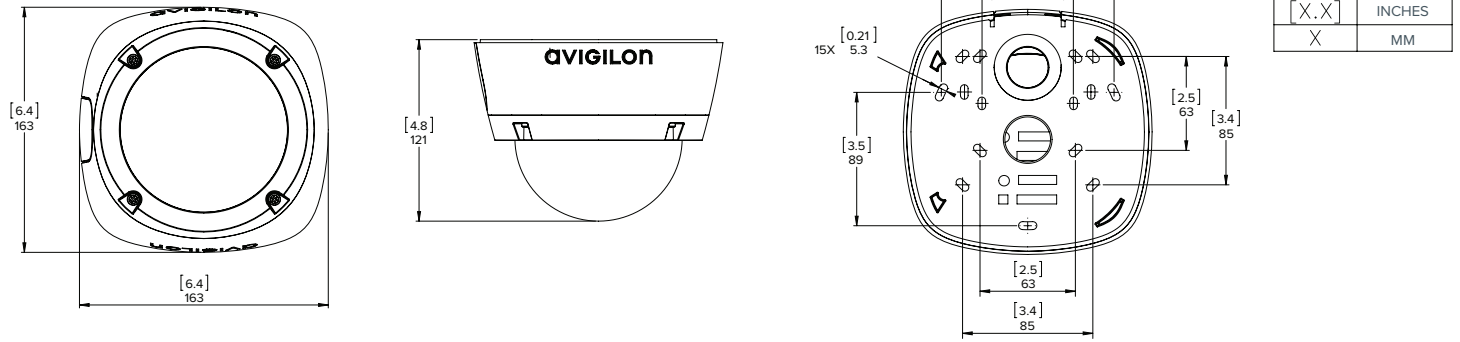

Outline Dimensions (Con't)

Surface Mount Outdoor Dome Camera

(H5A-DO)