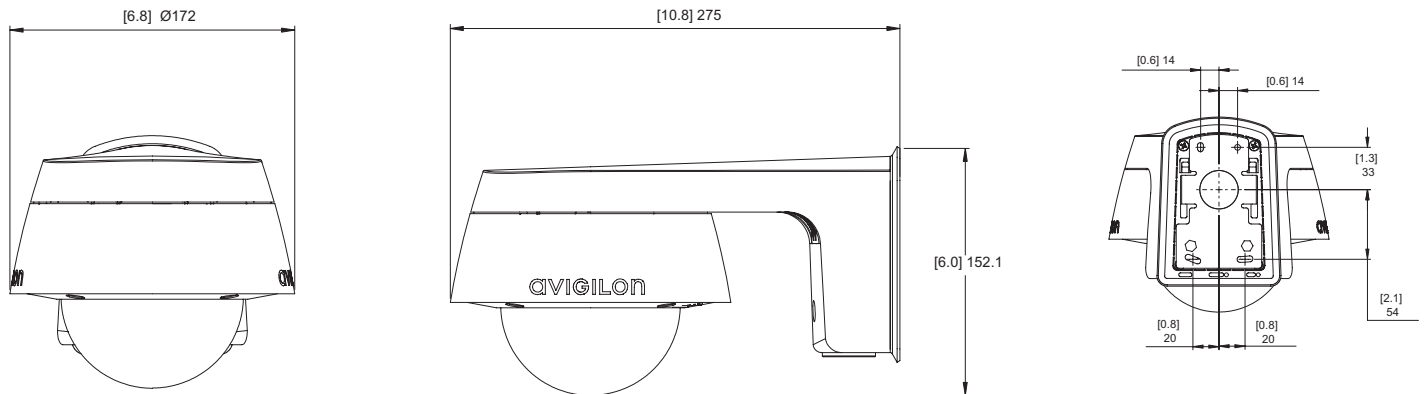

MECHANICAL (BULLET)	Dimensions (LxWxH)	280 mm x 126 mm x 91 mm; 11.04" x 4.97" x 3.58" (including mounting bracket)	
	Weight	Camera	1.71 kg (3.77 lbs)
		Mounting Bracket	0.21 kg (0.46 lbs)
	Body	Aluminum	
	Housing	Surface mount, tamper resistant	
	Finish	Powder coat, RAL 9003	
	Adjustment Range	±175° pan, ±90° tilt, ±175° azimuth	

Outline Dimensions (Con't)

Surface Mount Outdoor Dome Camera

(H5A-DO)

Pendant Dome Camera

(H5A-DP)

WITH NPT MOUNT
(H4A-MT-NPTA1)

WITH WALL MOUNT
(H4A-MT-WALL1)

Box Camera

(H5A-B)

Outline Dimensions (Con't)

Bullet Camera

(H5A-BO-IR)

HD Bullet Camera Junction Box

(H4-BO-JBOX1)

Ordering Information (Outdoor Dome and Bullet)

Surface Mount Outdoor Dome Camera