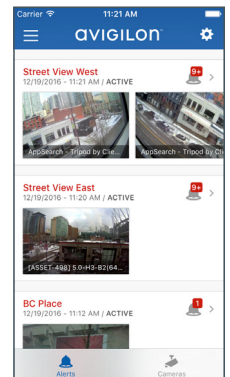

## Fast and Easy-to-Install Video Analytics

Straight out of the box, the ACC ES Analytics Appliance is easy to use and install. Simply connect to your existing network and set up your cameras. Avigilon self-learning video analytics automatically learn the scene and continuously improve over time without manual calibration.

## ACC Mobile 3 Preview App

The new ACC Mobile 3 Preview app delivers self-monitoring mobile video surveillance features and direct mobile access to Edge Solution appliances. It is available for download from the App Store and the Google Play Store.