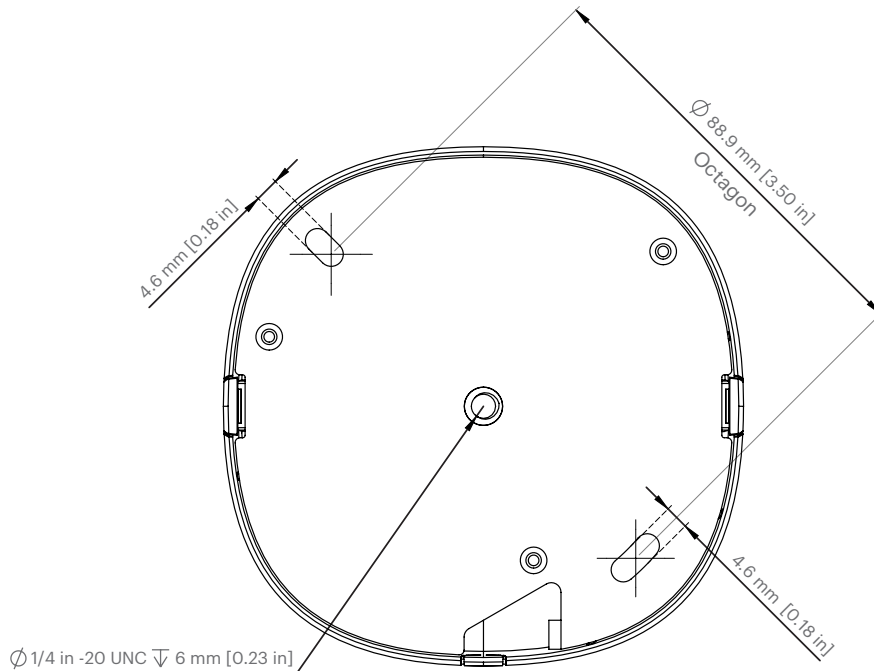

USB-C for preview and setup

Installation aid

Mount template

Screws and wall plugs included

1/4-20 UNC standardized camera mount thread

Adjustment range

Pan, Tilt, Roll

Temperature

CISPR 32, AS/NZS CISPR 32,

FCC Part 15B, ICES-003 Issue 6

Safety

IEC62368-1, UL62368-1, IEC62471

Technical drawings

Side view

Bottom view

Ordering information