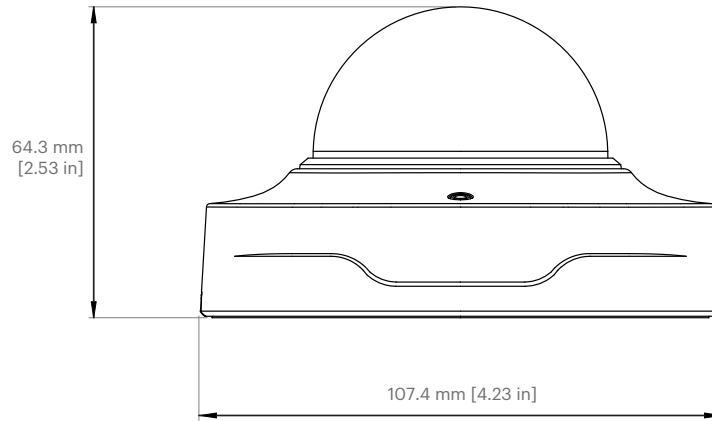

Operating: 0°C to +40°C

Storage: -40°C to +60°C

Physical characteristics

Dimensions: 107x107x64mm

Weight: 280g

EMC

EN 55032, EN 61000-3-2/-3, EN 61000-6-4,

IEC 61000-4-2/-3/-4/-5/-6/-8,

CISPR 32, AS/NZS CISPR 32,

FCC Part 15B, ICES-003 Issue 6

Safety

IEC62368-1, UL62368-1, IEC62471

Technical drawings

Side view

Bottom view

Ordering information