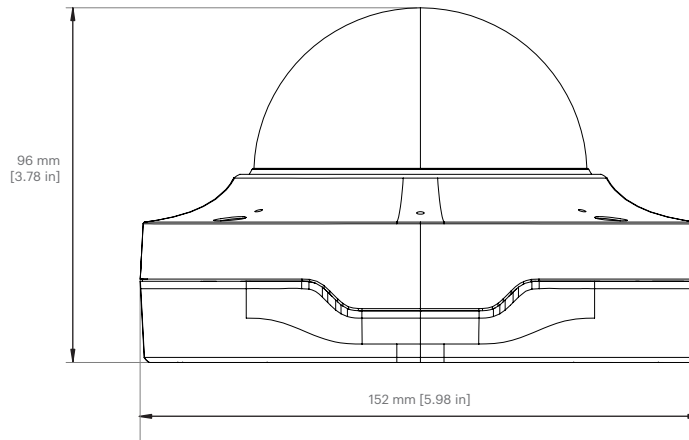

Technical drawings

Dome, side view

Scale 1:2

Mounting bracket, top view

Scale 1:2

	Designation	Dimension (mm)	Dimension (inch)
A	Octagon	62.9 x 62.9 (88.9 diagonal)	2.47 x 2.47 (3.50 diagonal)
B	4" Square Box	85.5 x 85.5 (120.9 diagonal)	3.36 x 3.36 (4.76 diagonal)
C	Single Gang	84.1	3.31
D	Double Gang	84.1 x 46	3.31 x 1.81
E	EU Ceiling Box	70	2.76
F	EU Outlet Box	60	2.36