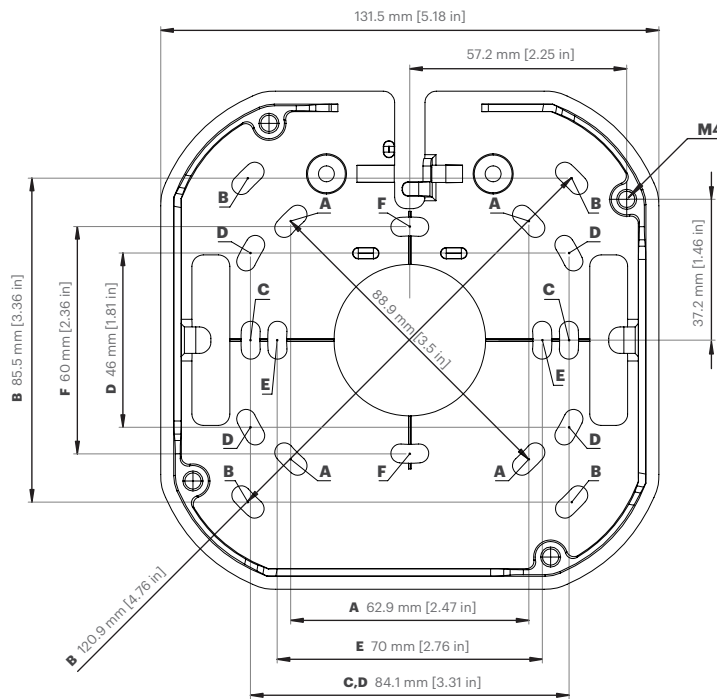

Ingress protection

IP66 (IEC/EN 60529)

Temperature

Operating: -40°C to +50°C

Storage: -40°C to +60°C

Physical characteristics

Dimensions: 152x152x96mm

Weight: 1.2 kg

Body: Aluminum

EMC

EN 55032, EN 61000-3-2/-3, EN 55024, EN 55035, EN 61000-6-1/-3, EN61000-6-2/-4, FCC Part 15B, ICES-003 Issue 6

Safety

IEC60950-1, IEC62368-1, IEC60950-22, UL/CSA60950-1, UL/CSA 62368-1, UL E164374, NOM-019, IEC62471(IR LED)

Technical drawings

Dome, side view

Scale 1:2

Mounting bracket, top view

Scale 1:2

	Designation	Dimension (mm)	Dimension (inch)
A	Octagon	62.9 x 62.9 (88.9 diagonal)	2.47 x 2.47 (3.50 diagonal)
B	4" Square Box	85.5 x 85.5 (120.9 diagonal)	3.36 x 3.36 (4.76 diagonal)
C	Single Gang	84.1	3.31
D	Double Gang	84.1 x 46	3.31 x 1.81
E	EU Ceiling Box	70	2.76
F	EU Outlet Box	60	2.36